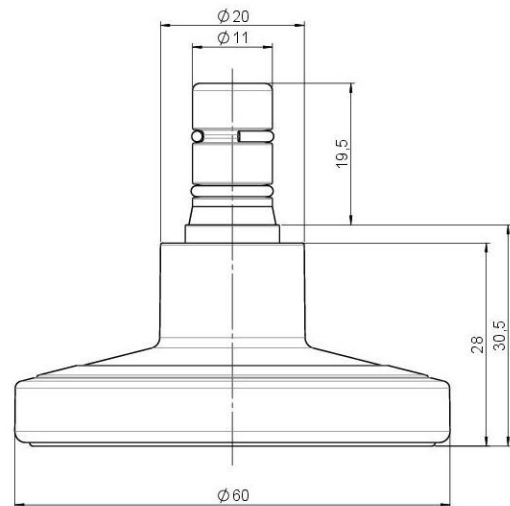

STATO M F128

As of: May 13, 2026

Description	Model	Carton Quantity
STATO-M	F128	100 pcs per Carton

Technical Details

Product Type	Glide
Glide bottom diameter	60mm
Load capacity	80kg
Overall height with fixing	30,5mm
Housing:	
Bottom	standard
Upper glide material	High quality plastic
Upper glide color	RAL 9005 Jet black with middle ring in RAL 6018 Yellow green
Lower glide material	High quality plastic
Lower glide color	RAL 9005 Jet black
Fixing	No-Noise™ Stem, 11x19,5mm Push fit stem with double circlips, 11,4mm
Description	F 128 BG1X2NN

Fixings

Compatible with the following available fixings:

No-Noise™ Stem:

- 11x19.5mm with 11.4mm circlip
- 11x19.5mm with 11.6mm circlip

Push fit stems:

- 10x22mm with 10.3mm circlip
- 10x22mm with 10.5mm circlip
- 11x19.5mm with 11.4mm circlip
- 11x19.5mm with 11.8mm circlip
- 11x22mm with 11.4mm circlip
- 11x22mm with 11.6mm circlip
- 11x22mm with 11.8mm circlip

Threaded stems:

- M8x15mm
- M8x25mm
- M10x15mm
- M10x25mm
- 5/16-18x5/8"
- 3/8-16x5/8"
- 3/8-16x1/2"
- 3/8-16x1"

Square plates:

- 38x38mm
- 55x55mm
- 60x60mm