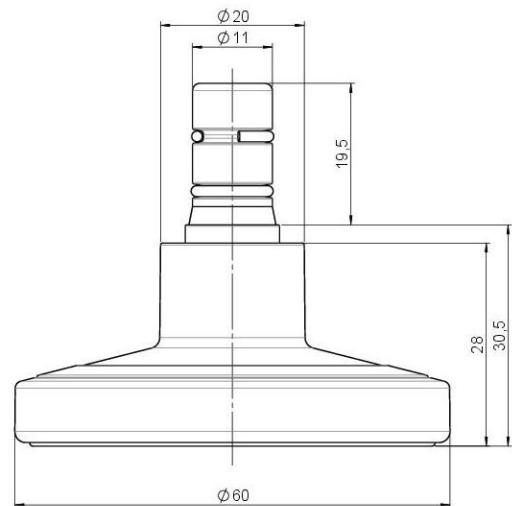

STATO M F128

As of: June 28, 2026

Description	Model	Carton Quantity
STATO-M	F128	100 pcs per Carton

Technical Details

Product Type	Glide
Glide bottom diameter	60mm
Load capacity	80kg
Overall height with fixing	30,5mm
Housing:	
Bottom	standard
Upper glide material	High quality plastic
Upper glide color	RAL 9005 Jet black with middle ring in RAL 6018 Yellow green
Lower glide material	High quality plastic
Lower glide color	RAL 9005 Jet black
Fixing	No-Noise™ Stem, 11x19,5mm Push fit stem with double circlips, 11,4mm
Description	F 128 BG1X2NN

Fixings

Compatible with the following available fixings:

No-Noise™ Stem:

- 11x19.5mm with 11.4mm circlip
- 11x19.5mm with 11.6mm circlip

Push fit stems:

- 10x22mm with 10.3mm circlip
- 10x22mm with 10.5mm circlip
- 11x19.5mm with 11.4mm circlip
- 11x19.5mm with 11.8mm circlip
- 11x22mm with 11.4mm circlip
- 11x22mm with 11.6mm circlip
- 11x22mm with 11.8mm circlip

Threaded stems:

- M8x15mm
- M8x25mm
- M10x15mm
- M10x25mm
- 5/16-18x5/8"
- 3/8-16x5/8"
- 3/8-16x1/2"
- 3/8-16x1"

Square plates:

- 38x38mm
- 55x55mm
- 60x60mm