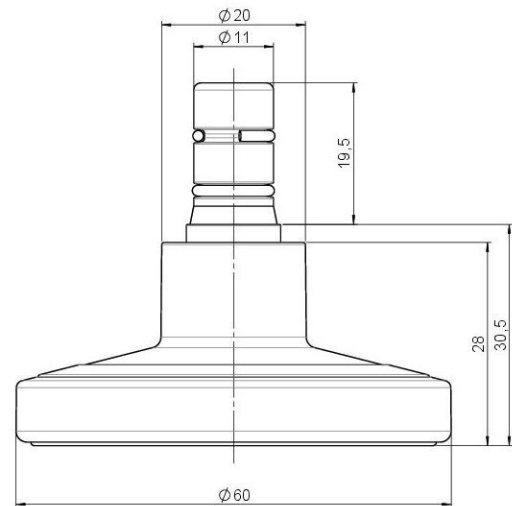

STATO M F128

As of: May 13, 2026

Description	Model	Carton Quantity
STATO-M	F128	100 pcs per Carton

Technical Details

Product Type	Glide
Glide bottom diameter	60mm
Load capacity	80kg
Overall height with fixing	30,5mm
Housing:	
Bottom	standard
Upper glide material	High quality plastic
Upper glide color	RAL 9005 Jet black with middle ring in RAL 5002 Ultramarine blue
Lower glide material	High quality plastic
Lower glide color	RAL 9005 Jet black
Fixing	No-Noise™ Stem, 11x19,5mm Push fit stem with double circlips, 11,4mm
Description	F 128 BG1X2NN

Fixings

Compatible with the following available fixings:

No-Noise™ Stem:

- 11x19.5mm with 11.4mm circlip
- 11x19.5mm with 11.6mm circlip

Push fit stems:

- 10x22mm with 10.3mm circlip
- 10x22mm with 10.5mm circlip
- 11x19.5mm with 11.4mm circlip
- 11x19.5mm with 11.8mm circlip
- 11x22mm with 11.4mm circlip
- 11x22mm with 11.6mm circlip
- 11x22mm with 11.8mm circlip

Threaded stems:

- M8x15mm
- M8x25mm
- M10x15mm
- M10x25mm
- 5/16-18x5/8"
- 3/8-16x5/8"
- 3/8-16x1/2"
- 3/8-16x1"

Square plates:

- 38x38mm
- 55x55mm
- 60x60mm