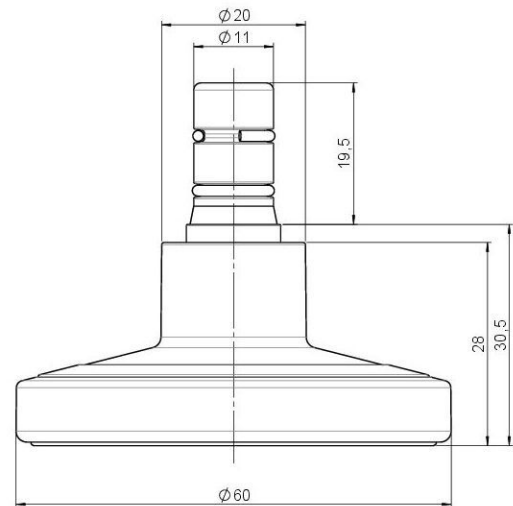

STATO M F128

As of: June 28, 2026

Description	Model	Carton Quantity
STATO-M	F128	100 pcs per Carton

Technical Details

Product Type	Glide
Glide bottom diameter	60mm
Load capacity	80kg
Overall height with fixing	30,5mm
Housing:	
Bottom	standard
Upper glide material	High quality plastic
Upper glide color	RAL 9005 Jet black with middle ring in RAL 5002 Ultramarine blue
Lower glide material	High quality plastic
Lower glide color	RAL 9005 Jet black
Fixing	No-Noise™ Stem, 11x19,5mm Push fit stem with double circlips, 11,4mm
Description	F 128 BG1X2NN

Fixings

Compatible with the following available fixings:

No-Noise™ Stem:

- 11x19.5mm with 11.4mm circlip
- 11x19.5mm with 11.6mm circlip

Push fit stems:

- 10x22mm with 10.3mm circlip
- 10x22mm with 10.5mm circlip
- 11x19.5mm with 11.4mm circlip
- 11x19.5mm with 11.8mm circlip
- 11x22mm with 11.4mm circlip
- 11x22mm with 11.6mm circlip
- 11x22mm with 11.8mm circlip

Threaded stems:

- M8x15mm
- M8x25mm
- M10x15mm
- M10x25mm
- 5/16-18x5/8"
- 3/8-16x5/8"
- 3/8-16x1/2"
- 3/8-16x1"

Square plates:

- 38x38mm
- 55x55mm
- 60x60mm