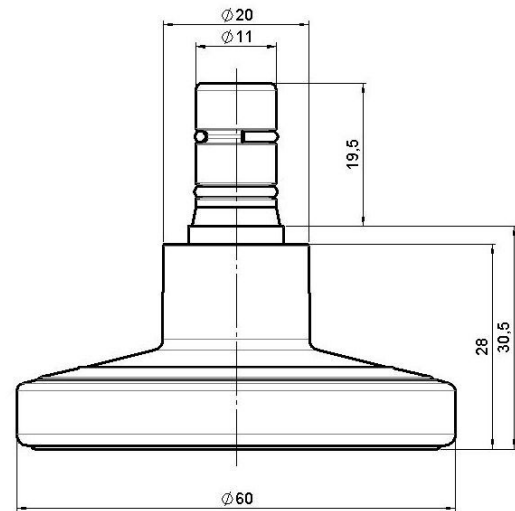

STATO M F128

As of: June 24, 2026

Description	Model	Carton Quantity
STATO-M	F128	100 pcs per Carton

Technical Details

Product Type	Glide
Glide bottom diameter	60mm
Load capacity	80kg
Overall height with fixing	30,5mm

Housing:

Bottom	standard
Upper glide material	High quality plastic
Upper glide color	RAL 9005 Jet black with middle ring in RAL 2009 Traffic orange
Lower glide material	High quality plastic
Lower glide color	RAL 9005 Jet black
Fixing	No-Noise™ Stem, 11x19,5mm Push fit stem with double circlips, 11,4mm
Description	F 128 BG1X2NN

Fixings

Compatible with the following available fixings:

No-Noise™ Stem:

- 11x19.5mm with 11.4mm circlip
- 11x19.5mm with 11.6mm circlip

Push fit stems:

- 10x22mm with 10.3mm circlip
- 10x22mm with 10.5mm circlip
- 11x19.5mm with 11.4mm circlip
- 11x19.5mm with 11.8mm circlip
- 11x22mm with 11.4mm circlip
- 11x22mm with 11.6mm circlip
- 11x22mm with 11.8mm circlip

Threaded stems:

- M8x15mm
- M8x25mm
- M10x15mm
- M10x25mm
- 5/16-18x5/8"
- 3/8-16x5/8"
- 3/8-16x1/2"
- 3/8-16x1"

Square plates:

- 38x38mm
- 55x55mm
- 60x60mm