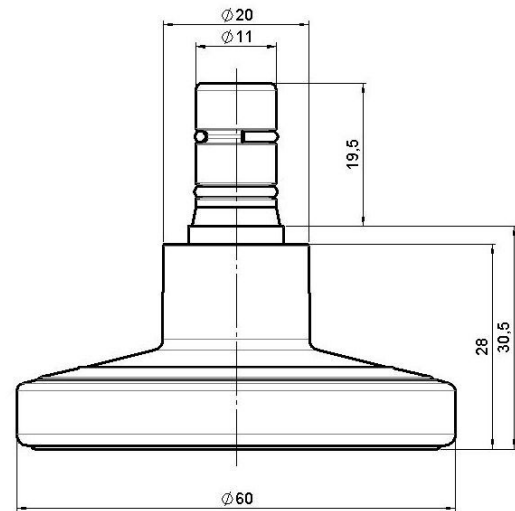

STATO M F128

As of: June 24, 2026

Description	Model	Carton Quantity
STATO-M	F128	100 pcs per Carton

Technical Details

Product Type	Glide
Glide bottom diameter	60mm
Load capacity	80kg
Overall height with fixing	30,5mm

Housing:

Bottom	standard
Upper glide material	High quality plastic
Upper glide color	RAL 9005 Jet black with middle ring in RAL 2009 Traffic orange
Lower glide material	High quality plastic
Lower glide color	RAL 9005 Jet black
Fixing	No-Noise™ Stem, 11x19,5mm Push fit stem with double circlips, 11,4mm
Description	F 128 BG1X2NN