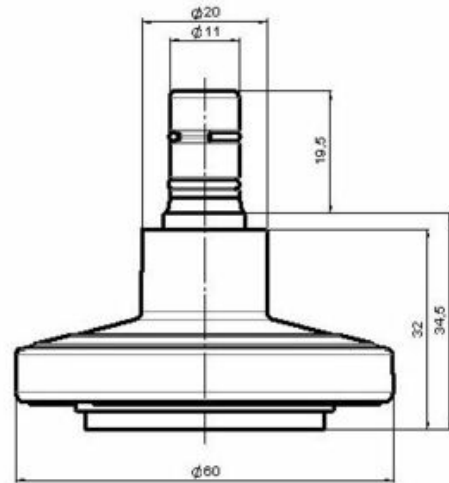

## Technical Details

Product Type	Glide
Glide bottom diameter	60mm
Load capacity	80kg
Overall height with fixing	34,5mm
<b>Housing:</b>	
Bottom	softfelt bottom
Upper glide material	High quality plastic
Upper glide color	RAL 9005 Jet black with middle ring in RAL 9005 Jet black
Lower glide material	High quality plastic
Lower glide color	RAL 9005 Jet black
Fixing	No-Noise™ Stem, 11x19,5mm Push fit stem with double circlips, 11,4mm
Description	F 128 BG1X2NN

### No-Noise™ Stem:

- 11x19.5mm with 11.4mm circlip
- 11x19.5mm with 11.6mm circlip
- 11x19.5mm with 11.8mm circlip

### Threaded stems:

- M8x15
- M8x25
- M10x15
- M10x25
- 5/16-18x5/8"
- 3/8-16x5/8"
- 3/8-16x1/2"
- 3/8-16x1

### Square plates:

- 38x38mm
- 55x55mm
- 60x60mm