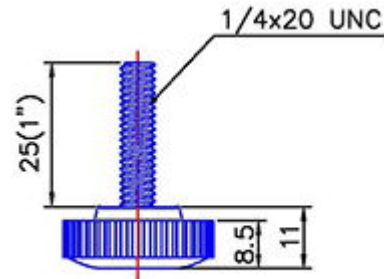

Traditional classic

As of: May 25, 2026

| Description | Model | Carton Quantity |
|--------------|-------|--------------------|
| GF573B-1/4X1 | GF573 | 1000 pc per carton |

Technical Details

| | |
|----------------------------|-----------------|
| Product Type | Gleiter |
| Glide bottom diameter | 27mm |
| Load capacity | 60kg |
| Overall height with fixing | 8.5mm |
| Housing: | |
| Upper glide material | nylon |
| Upper glide color | Black |
| Lower glide material | nylon |
| Lower glide color | Black |
| Fixing | 1/4x1" Threaded |
| Description | GF573B-1/4X1 |