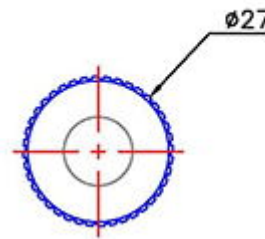

Traditional classic

As of: May 25, 2026

| Description | Model | Carton Quantity |
|--------------|-------|--------------------|
| GF573B-1/4X1 | GF573 | 1000 pc per carton |

Technical Details

| | |
|----------------------------|-----------------|
| Product Type | Gleiter |
| Glide bottom diameter | 27mm |
| Load capacity | 60kg |
| Overall height with fixing | 8.5mm |
| Housing: | |
| Upper glide material | nylon |
| Upper glide color | Black |
| Lower glide material | nylon |
| Lower glide color | Black |
| Fixing | 1/4x1" Threaded |
| Description | GF573B-1/4X1 |