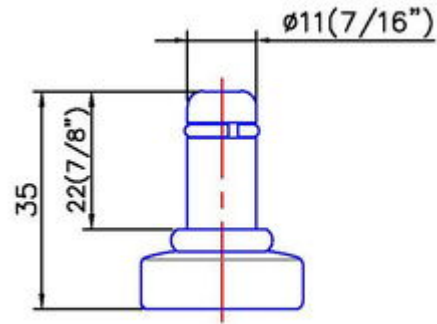

Traditional classic

As of: May 23, 2026

Description 9021X2B	Model 9021	Carton Quantity 100 pc per carton
------------------------	---------------	--------------------------------------

Technical Details

Product Type	Gleiter
Glide bottom diameter	26mm
Load capacity	60kg
Overall height with fixing	13mm
Housing:	
Upper glide material	titan
Upper glide color	Black
Lower glide material	nylon
Lower glide color	Black
Description	9021X2B