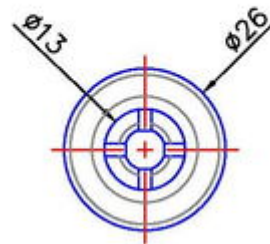

Traditional classic

As of: July 07, 2026

Description	Model	Carton Quantity
9021X2B	9021	100 pc per carton

## Technical Details

Product Type	Gleiter
Glide bottom diameter	26mm
Load capacity	60kg
Overall height with fixing	13mm
<b>Housing:</b>	
Upper glide material	titan
Upper glide color	Black
Lower glide material	nylon
Lower glide color	Black
Description	9021X2B