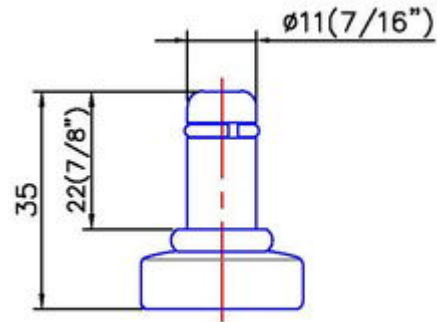

Traditional classic

As of: July 07, 2026

Description	Model	Carton Quantity
9021X2B	9021	100 pc per carton

## Technical Details

Product Type	Gleiter
Glide bottom diameter	26mm
Load capacity	60kg
Overall height with fixing	13mm
<b>Housing:</b>	
Upper glide material	titan
Upper glide color	Black
Lower glide material	nylon
Lower glide color	Black
Description	9021X2B