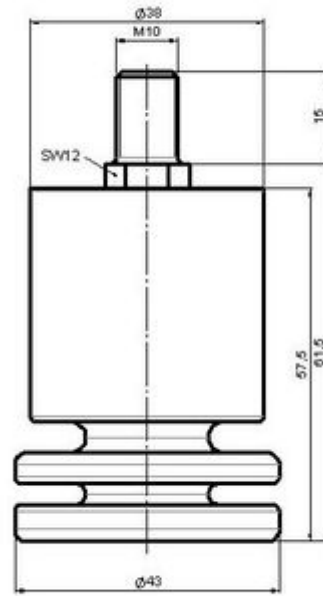

## Technical Details

Product Type	Glide
Glide bottom diameter	43mm
Load capacity	75kg
Overall height with fixing	61,5mm
<b>Housing:</b>	
Bottom	standard
Upper glide material	High quality plastic
Upper glide color	RAL 9005 Jet black
Lower glide material	High quality plastic
Lower glide color	RAL 9005 Jet black
Fixing	Standard, M10x15mm Threaded stem, without circlip
Description	F 54 BG 1X10

### No-Noise™ Stem:

- 11x19.5mm with 11.4mm circlip
- 11x19.5mm with 11.6mm circlip

### Threaded stems:

- M8x15mm
- M8x20mm
- M8x25mm
- M10x15mm
- M10x20mm
- M10x25mm
- M10x30mm
- M10x40mm
- M12x20mm
- 5/16-18x1"
- 5/16-18x1/2"
- 3/8-16x1"
- 5/16-18x5/8"
- 3/8-16x1/2"
- 3/8-16x5/8"

### Square plates:

- 38x38mm
- 55x55mm
- 60x60mm