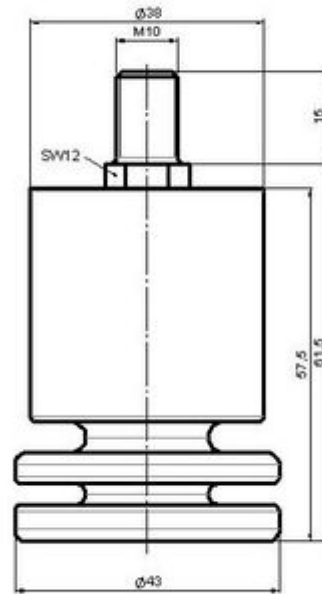

STATO F054

As of: May 25, 2026

Description F 54 BG 1X10	Model F054	Carton Quantity 200 pcs per Carton
-----------------------------	---------------	---------------------------------------

## Technical Details

Product Type	Glide
Glide bottom diameter	43mm
Load capacity	75kg
Overall height with fixing	61,5mm
<b>Housing:</b>	
Bottom	standard
Upper glide material	High quality plastic
Upper glide color	RAL 9005 Jet black
Lower glide material	High quality plastic
Lower glide color	RAL 9005 Jet black
Fixing	Standard, M10x15mm Threaded stem, without circlip
Description	F 54 BG 1X10

### Threaded stems:

- M8x15mm
- M8x20mm
- M8x25mm
- M10x15mm
- M10x20mm
- M10x25mm
- M10x30mm
- M10x40mm
- M12x20mm
- 5/16-18x1"
- 5/16-18x1/2"
- 3/8-16x1"
- 5/16-18x5/8"
- 3/8-16x1/2"
- 3/8-16x5/8"

### Square plates:

- 38x38mm
- 55x55mm
- 60x60mm