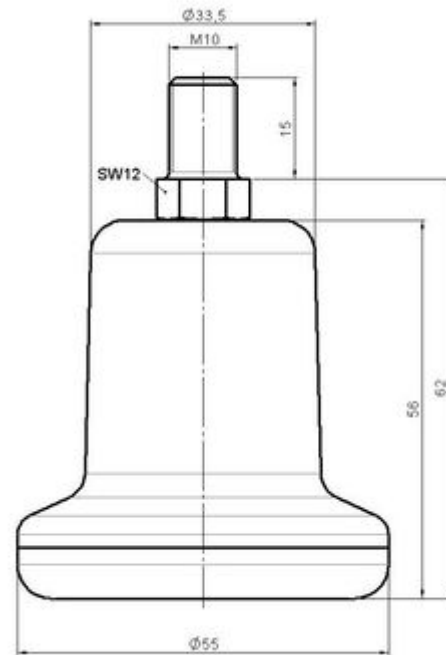

STATO F036

As of: July 07, 2026

| Description | Model | Carton Quantity |
|--------------|-------|--------------------|
| F 36 BG 1X10 | F036 | 200 pcs per Carton |

Technical Details

| | |
|----------------------------|--|
| Product Type | Glide |
| Glide bottom diameter | 55mm |
| Load capacity | 75kg |
| Overall height with fixing | 62mm |
| Housing: | |
| Bottom | standard |
| Upper glide material | High quality plastic |
| Upper glide color | RAL 9005 Jet black |
| Lower glide material | High quality plastic |
| Lower glide color | RAL 9005 Jet black |
| Fixing | Standard, M10x15mm V2A 6KT SW12 Threaded stem, without circlip |
| Description | F 36 BG 1X10 |

Fixings

Compatible with the following available fixings:

No-Noise™ Stem:

- 11x19.5mm with 11.4mm circlip
- 11x19.5mm with 11.6mm circlip

Push fit stems:

- 10x22mm with 10.3mm circlip
- 10x22mm with 10.5mm circlip
- 11x19.5mm with 11.4mm circlip
- 11x19.5mm with 11.8mm circlip
- 11x22mm with 11.4mm circlip
- 11x22mm with 11.6mm circlip
- 11x22mm with 11.8mm circlip
- 11x22mm with 11.8 banded K290 4A
- 11x26mm

Threaded stems:

- M8x15mm
- M8x20mm
- M8x25mm
- M10x15mm
- M10x20mm
- M10x25mm
- M10x30mm
- M10x40mm
- M12x20mm
- 5/16-18x1"
- 5/16-18x1/2"
- 3/8-16x1"
- 5/16-18x5/8"
- 3/8-16x1/2"
- 3/8-16x5/8"

Square plates:

- 38x38mm
- 55x55mm
- 60x60mm