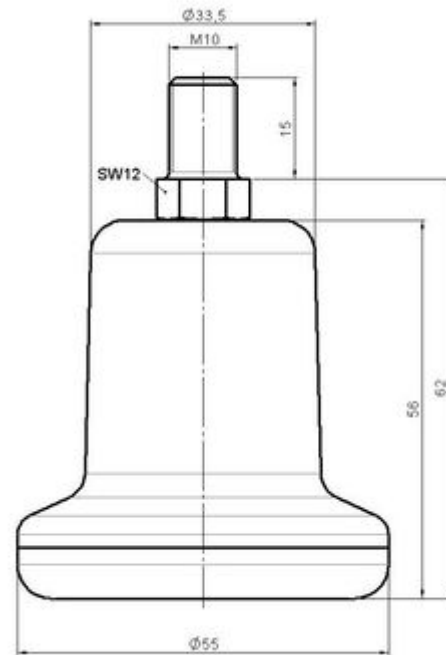

STATO F036

As of: July 07, 2026

Description	Model	Carton Quantity
F 36 BG 1X10	F036	200 pcs per Carton

Technical Details

Product Type	Glide
Glide bottom diameter	55mm
Load capacity	75kg
Overall height with fixing	62mm
Housing:	
Bottom	standard
Upper glide material	High quality plastic
Upper glide color	RAL 9005 Jet black
Lower glide material	High quality plastic
Lower glide color	RAL 9005 Jet black
Fixing	Standard, M10x15mm V2A 6KT SW12 Threaded stem, without circlip
Description	F 36 BG 1X10