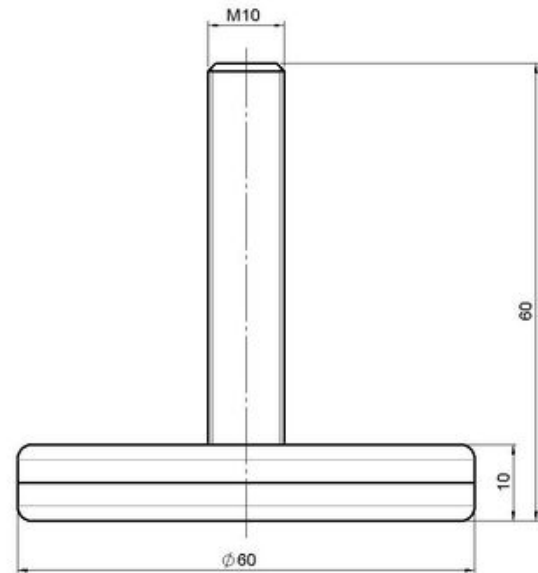

STATO F034

As of: July 07, 2026

Description	Model	Carton Quantity
F 34 BG 1X10	F034	100 pcs per Carton

Technical Details

Product Type	Glide
Glide bottom diameter	60mm
Load capacity	75kg
Overall height with fixing	10mm
Housing:	
Bottom	standard
Upper glide material	Steel plate
Upper glide color	Matte chrome
Lower glide material	High quality plastic
Lower glide color	Other
Fixing	Standard, M10x50mm Threaded stem, without circlip
Description	F 34 BG 1X10