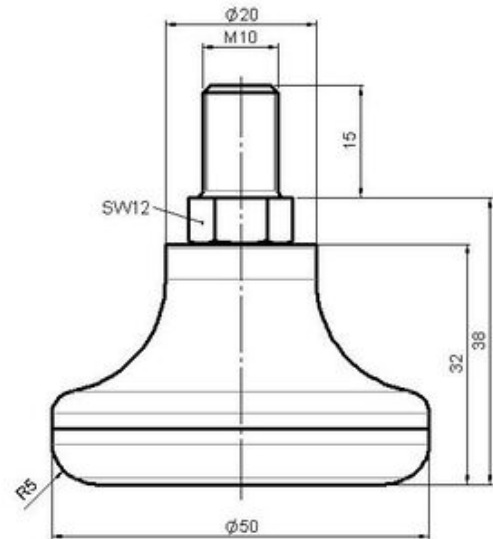

STATO F032

As of: March 08, 2026

Description	Model	Carton Quantity
F 32 BG 1X10	F032	500 pcs per Carton

Technical Details

Product Type	Glide
Glide bottom diameter	50mm
Load capacity	75kg
Overall height with fixing	38mm
Housing:	
Bottom	standard
Upper glide material	High quality plastic
Upper glide color	RAL 9005 Jet black
Lower glide material	High quality plastic
Lower glide color	RAL 9005 Jet black
Fixing	Standard, M10x15mm Threaded stem, without circlip
Description	F 32 BG 1X10

Fixings

Compatible with the following available fixings:

No-Noise™ Stem:

- 11x19.5mm with 11.4mm circlip
- 11x19.5mm with 11.6mm circlip

Push fit stems:

- 10x22mm with 10.3mm circlip
- 10x22mm with 10.5mm circlip
- 11x19.5mm with 11.4mm circlip
- 11x19.5mm with 11.8mm circlip
- 11x22mm with 11.4mm circlip
- 11x22mm with 11.6mm circlip
- 11x22mm with 11.8mm circlip
- 11x22mm with 11.8 banded K290 4A
- 11x26mm

Threaded stems:

- M8x15mm
- M8x20mm
- M8x25mm
- M10x15mm
- M10x20mm
- M10x25mm
- M10x30mm
- M10x40mm
- M12x20mm
- 5/16-18x1"
- 5/16-18x1/2"
- 3/8-16x1"
- 5/16-18x5/8"
- 3/8-16x1/2"
- 3/8-16x5/8"

Square plates:

- 38x38mm
- 55x55mm
- 60x60mm