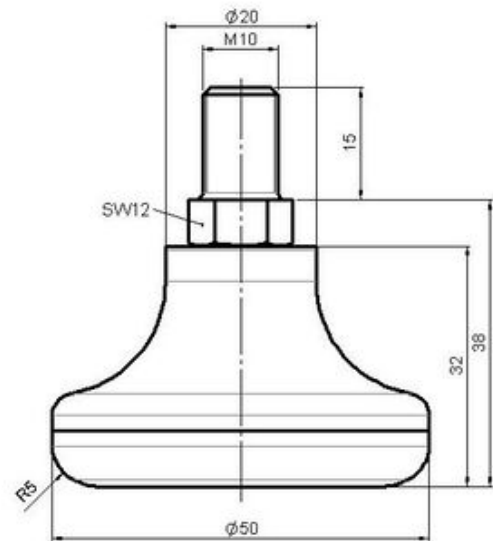

## Technical Details

Product Type	Glide
Glide bottom diameter	50mm
Load capacity	75kg
Overall height with fixing	38mm
<b>Housing:</b>	
Bottom	standard
Upper glide material	High quality plastic
Upper glide color	RAL 9005 Jet black
Lower glide material	High quality plastic
Lower glide color	RAL 9005 Jet black
Fixing	Standard, M10x15mm Threaded stem, without circlip
Description	F 32 BG 1X10

### No-Noise™ Stem:

- 11x19.5mm with 11.4mm circlip
- 11x19.5mm with 11.6mm circlip

### Threaded stems:

- M8x15mm
- M8x20mm
- M8x25mm
- M10x15mm
- M10x20mm
- M10x25mm
- M10x30mm
- M10x40mm
- M12x20mm
- 5/16-18x1"
- 5/16-18x1/2"
- 3/8-16x1"
- 5/16-18x5/8"
- 3/8-16x1/2"
- 3/8-16x5/8"

### Square plates:

- 38x38mm
- 55x55mm
- 60x60mm