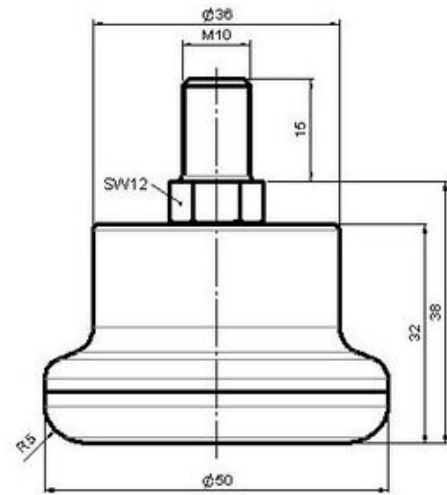

STATO F031

As of: April 05, 2026

Description	Model	Carton Quantity
F 31 BG 1X10	F031	300 pcs per Carton

Technical Details

Product Type	Glide
Glide bottom diameter	50mm
Load capacity	75kg
Overall height with fixing	38mm
Housing:	
Bottom	standard
Upper glide material	High quality plastic
Upper glide color	RAL 9005 Jet black
Lower glide material	High quality plastic
Lower glide color	RAL 9005 Jet black
Fixing	Standard, M10x15mm Threaded stem, without circlip
Description	F 31 BG 1X10

Fixings

Compatible with the following available fixings:

No-Noise™ Stem:

- 11x19.5mm with 11.4mm circlip
- 11x19.5mm with 11.6mm circlip

Push fit stems:

- 10x22mm with 10.3mm circlip
- 10x22mm with 10.5mm circlip
- 11x19.5mm with 11.4mm circlip
- 11x19.5mm with 11.8mm circlip
- 11x22mm with 11.4mm circlip
- 11x22mm with 11.6mm circlip
- 11x22mm with 11.8mm circlip
- 11x22mm with 11.8 banded K290 4A
- 11x26mm

Threaded stems:

- M8x15mm
- M8x20mm
- M8x25mm
- M10x15mm
- M10x20mm
- M10x25mm
- M10x30mm
- M10x40mm
- M12x20mm
- 5/16-18x1"
- 5/16-18x1/2"
- 3/8-16x1"
- 5/16-18x5/8"
- 3/8-16x1/2"
- 3/8-16x5/8"

Square plates:

- 38x38mm
- 55x55mm
- 60x60mm