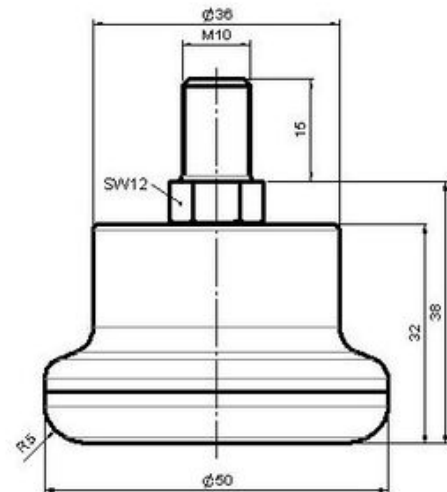

STATO F031

As of: July 07, 2026

Description	Model	Carton Quantity
F 31 BG 1X10	F031	300 pcs per Carton

Technical Details

Product Type	Glide
Glide bottom diameter	50mm
Load capacity	75kg
Overall height with fixing	38mm
Housing:	
Bottom	standard
Upper glide material	High quality plastic
Upper glide color	RAL 9005 Jet black
Lower glide material	High quality plastic
Lower glide color	RAL 9005 Jet black
Fixing	Standard, M10x15mm Threaded stem, without circlip
Description	F 31 BG 1X10

Fixings

Compatible with the following available fixings:

No-Noise™ Stem:

- 11x19.5mm with 11.4mm circlip
- 11x19.5mm with 11.6mm circlip

Push fit stems:

- 10x22mm with 10.3mm circlip
- 10x22mm with 10.5mm circlip
- 11x19.5mm with 11.4mm circlip
- 11x19.5mm with 11.8mm circlip
- 11x22mm with 11.4mm circlip
- 11x22mm with 11.6mm circlip
- 11x22mm with 11.8mm circlip
- 11x22mm with 11.8 banded K290 4A
- 11x26mm

Threaded stems:

- M8x15mm
- M8x20mm
- M8x25mm
- M10x15mm
- M10x20mm
- M10x25mm
- M10x30mm
- M10x40mm
- M12x20mm
- 5/16-18x1"
- 5/16-18x1/2"
- 3/8-16x1"
- 5/16-18x5/8"
- 3/8-16x1/2"
- 3/8-16x5/8"

Square plates:

- 38x38mm
- 55x55mm
- 60x60mm