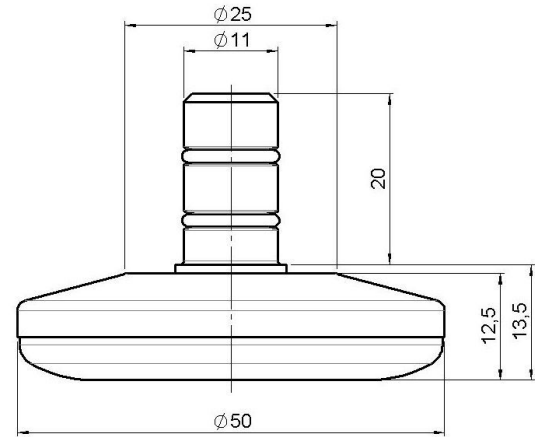

STATO F018

As of: July 07, 2026

Description	Model	Carton Quantity
F 18 BG 1X 2NN	F018	300 pcs per Carton

Technical Details

Product Type	Glide
Glide bottom diameter	50mm
Load capacity	75kg
Overall height with fixing	13,5mm
Housing:	
Bottom	standard
Upper glide material	Steel plate
Upper glide color	Shiny chrome
Lower glide material	High quality plastic
Lower glide color	RAL 9005 Jet black
Fixing	No-Noise™ Stem, 11x20mm Push fit stem with double circlips, 11,4mm
Description	F 18 BG1X2NN