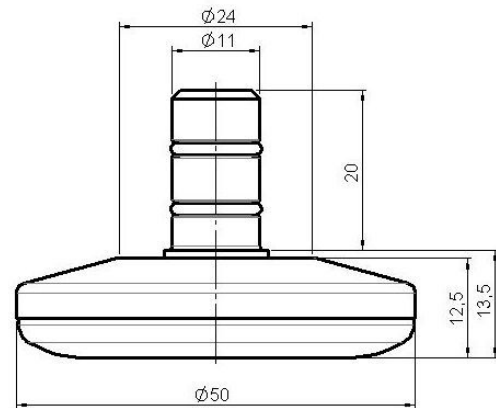

STATO F018

As of: May 25, 2026

Description	Model	Carton Quantity
F 18 BG 1X 2NN	F018	150 pcs per Carton

Technical Details

Product Type	Glide
Glide bottom diameter	50mm
Load capacity	75kg
Overall height with fixing	13,5mm
Housing:	
Bottom	standard
Upper glide material	Steel plate
Upper glide color	Shiny chrome
Lower glide material	High quality plastic
Lower glide color	RAL 1014 Ivory
Fixing	No-Noise™ Stem, 11x20mm Push fit stem with double circlips, 11,4mm
Description	F 18 BG1X2NN