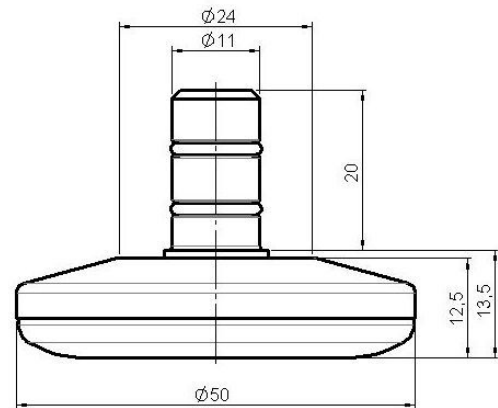

STATO F018

As of: April 09, 2026

Description	Model	Carton Quantity
F 18 BG 1X 2NN	F018	150 pcs per Carton

Technical Details

Product Type	Glide
Glide bottom diameter	50mm
Load capacity	75kg
Overall height with fixing	13,5mm
Housing:	
Bottom	standard
Upper glide material	Steel plate
Upper glide color	Shiny chrome
Lower glide material	High quality plastic
Lower glide color	RAL 1014 Ivory
Fixing	No-Noise™ Stem, 11x20mm Push fit stem with double circlips, 11,4mm
Description	F 18 BG1X2NN