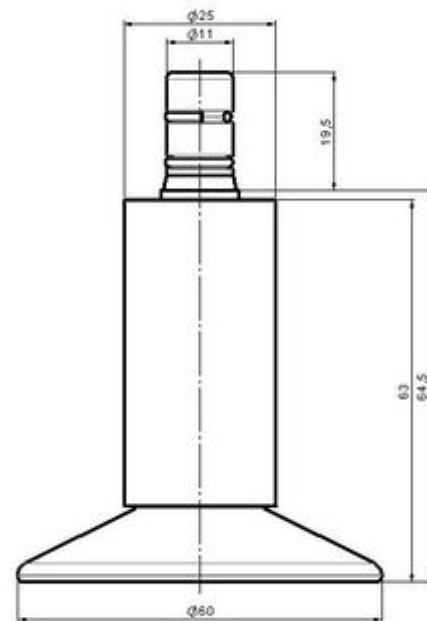

STATO F121

As of: April 04, 2026

Description	Model	Carton Quantity
F 121 BG1X2NN	F121	75 pcs per Carton

## Technical Details

Product Type	Glide
Glide bottom diameter	60mm
Load capacity	75kg
Overall height with fixing	64,5mm
<b>Housing:</b>	
Bottom	standard
Upper glide material	High quality plastic
Upper glide color	RAL 9005 Jet black
Lower glide material	High quality plastic
Lower glide color	RAL 9005 Jet black
Fixing	No-Noise™ Stem, 11x19,5mm Push fit stem with double circlips, 11,4mm
Description	F 121 BG1X2NN