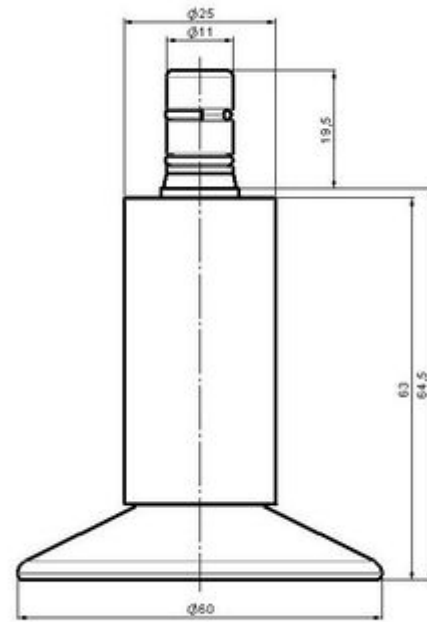

STATO F121

As of: July 07, 2026

| Description   | Model | Carton Quantity   |
|---------------|-------|-------------------|
| F 121 BG1X2NN | F121  | 75 pcs per Carton |

## Technical Details

|                            |  |
|----------------------------|--|
| Product Type               | Glide  |
| Glide bottom diameter      | 60mm   |
| Load capacity              | 75kg   |
| Overall height with fixing | 64,5mm   |
| <b>Housing:</b>            |  |
| Bottom                     | standard   |
| Upper glide material       | High quality plastic   |
| Upper glide color          | RAL 9005 Jet black   |
| Lower glide material       | High quality plastic   |
| Lower glide color          | RAL 9005 Jet black   |
| Fixing                     | No-Noise™ Stem, 11x19,5mm Push fit stem with double circlips, 11,4mm |
| Description                | F 121 BG1X2NN  |