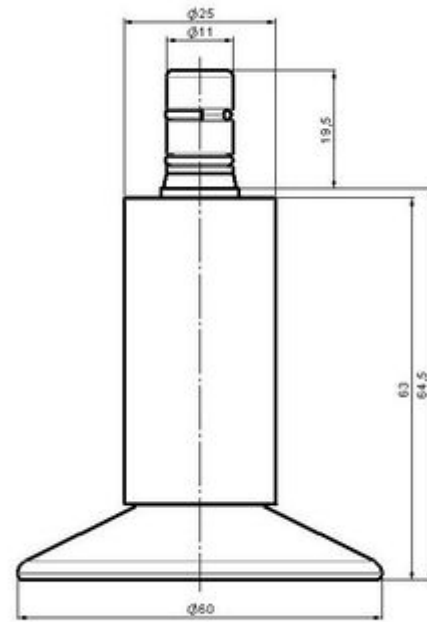

STATO F121

As of: July 07, 2026

Description	Model	Carton Quantity
F 121 BG1X2NN	F121	75 pcs per Carton

## Technical Details

Product Type	Glide
Glide bottom diameter	60mm
Load capacity	75kg
Overall height with fixing	64,5mm
<b>Housing:</b>	
Bottom	standard
Upper glide material	High quality plastic
Upper glide color	RAL 9005 Jet black
Lower glide material	High quality plastic
Lower glide color	RAL 9005 Jet black
Fixing	No-Noise™ Stem, 11x19,5mm Push fit stem with double circlips, 11,4mm
Description	F 121 BG1X2NN