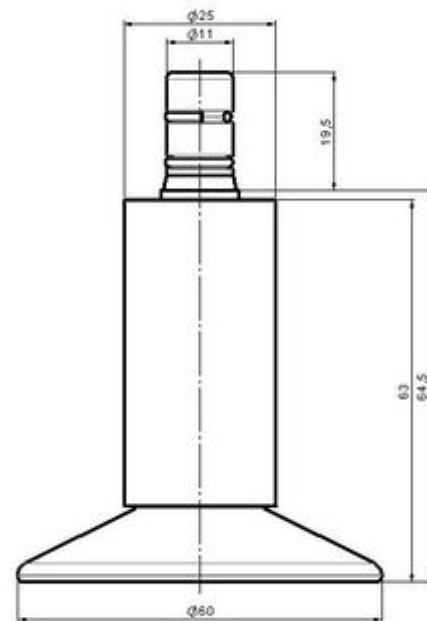

STATO F121

As of: May 23, 2026

Description	Model	Carton Quantity
F 121 BG1X2NN	F121	75 pcs per Carton

## Technical Details

Product Type	Glide
Glide bottom diameter	60mm
Load capacity	75kg
Overall height with fixing	64,5mm
<b>Housing:</b>	
Bottom	standard
Upper glide material	High quality plastic
Upper glide color	RAL 9005 Jet black
Lower glide material	High quality plastic
Lower glide color	RAL 9005 Jet black
Fixing	No-Noise™ Stem, 11x19,5mm Push fit stem with double circlips, 11,4mm
Description	F 121 BG1X2NN