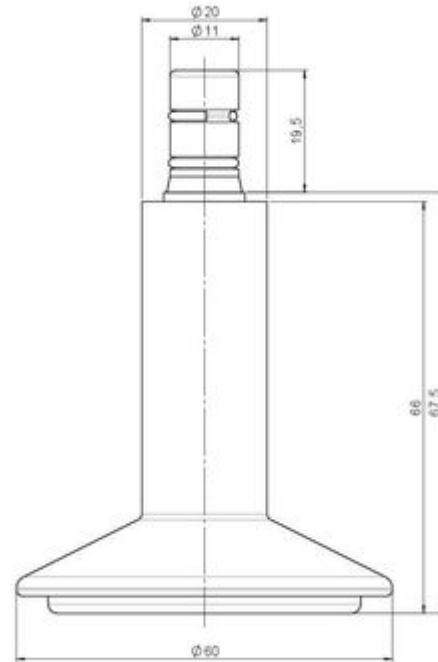

STATO F121

As of: June 25, 2026

Description	Model	Carton Quantity
F 121 BG 1X2NN	F121	200 pcs per Carton

Technical Details

Product Type	Glide
Glide bottom diameter	60mm
Load capacity	75kg
Overall height with fixing	67,5mm
Housing:	
Bottom	standard
Upper glide material	High quality plastic
Upper glide color	RAL 9005 Jet black
Lower glide material	High quality plastic
Lower glide color	Other
Fixing	No-Noise™ Stem, 11x19,5mm Push fit stem with double circlips, 11,4mm
Description	F 121 BG1X2NN

Fixings

Compatible with the following available fixings:

No-Noise™ Stem:

- 11x19.5mm with 11.4mm circlip
- 11x19.5mm with 11.6mm circlip

Push fit stems:

- 10x22mm with 10.3mm circlip
- 10x22mm with 10.5mm circlip
- 11x19.5mm with 11.4mm circlip
- 11x19.5mm with 11.8mm circlip
- 11x22mm with 11.4mm circlip
- 11x22mm with 11.6mm circlip
- 11x22mm with 11.8mm circlip
- 11x22mm with 11.8 banded K290 4A
- 11x26mm

Threaded stems:

- M8x15mm
- M8x20mm
- M8x25mm
- M10x15mm
- M10x20mm
- M10x25mm
- M10x30mm
- M10x40mm
- M12x20mm
- 5/16-18x1"
- 5/16-18x1/2"
- 3/8-16x1"
- 5/16-18x5/8"
- 3/8-16x1/2"
- 3/8-16x5/8"

Square plates:

- 38x38mm
- 55x55mm
- 60x60mm