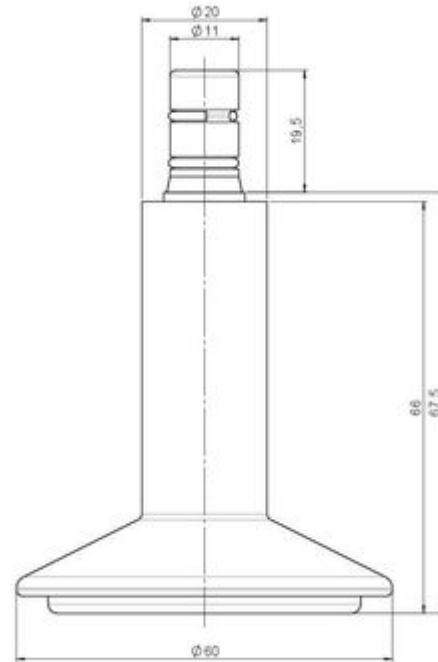

STATO F121

As of: May 01, 2026

Description	Model	Carton Quantity
F 121 BG 1X2NN	F121	200 pcs per Carton

Technical Details

Product Type	Glide
Glide bottom diameter	60mm
Load capacity	75kg
Overall height with fixing	67,5mm
Housing:	
Bottom	standard
Upper glide material	High quality plastic
Upper glide color	RAL 9005 Jet black
Lower glide material	High quality plastic
Lower glide color	Other
Fixing	No-Noise™ Stem, 11x19,5mm Push fit stem with double circlips, 11,4mm
Description	F 121 BG1X2NN

Fixings

Compatible with the following available fixings:

No-Noise™ Stem:

- 11x19.5mm with 11.4mm circlip
- 11x19.5mm with 11.6mm circlip

Push fit stems:

- 10x22mm with 10.3mm circlip
- 10x22mm with 10.5mm circlip
- 11x19.5mm with 11.4mm circlip
- 11x19.5mm with 11.8mm circlip
- 11x22mm with 11.4mm circlip
- 11x22mm with 11.6mm circlip
- 11x22mm with 11.8mm circlip
- 11x22mm with 11.8 banded K290 4A
- 11x26mm

Threaded stems:

- M8x15mm
- M8x20mm
- M8x25mm
- M10x15mm
- M10x20mm
- M10x25mm
- M10x30mm
- M10x40mm
- M12x20mm
- 5/16-18x1"
- 5/16-18x1/2"
- 3/8-16x1"
- 5/16-18x5/8"
- 3/8-16x1/2"
- 3/8-16x5/8"

Square plates:

- 38x38mm
- 55x55mm
- 60x60mm