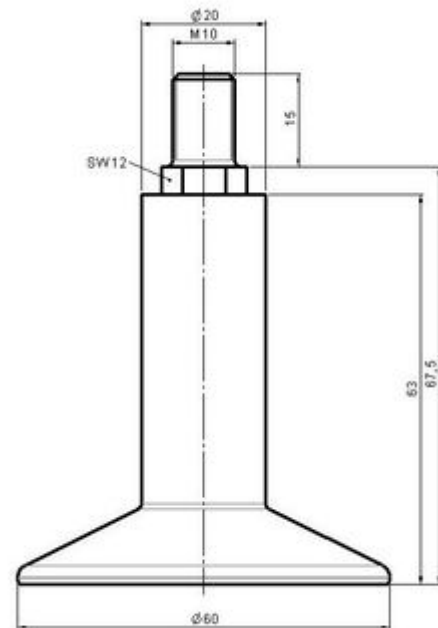

STATO F121

As of: May 01, 2026

Description	Model	Carton Quantity
F 121 BG 1X10	F121	200 pcs per Carton

Technical Details

Product Type	Glide
Glide bottom diameter	60mm
Load capacity	75kg
Overall height with fixing	67,5mm
Housing:	
Bottom	standard
Upper glide material	High quality plastic
Upper glide color	RAL 9005 Jet black
Lower glide material	High quality plastic
Lower glide color	RAL 9005 Jet black
Fixing	Standard, M10x15mm Threaded stem, without circlip
Description	F 121 BG 1X10

Fixings

Compatible with the following available fixings:

No-Noise™ Stem:

- 11x19.5mm with 11.4mm circlip
- 11x19.5mm with 11.6mm circlip

Push fit stems:

- 10x22mm with 10.3mm circlip
- 10x22mm with 10.5mm circlip
- 11x19.5mm with 11.4mm circlip
- 11x19.5mm with 11.8mm circlip
- 11x22mm with 11.4mm circlip
- 11x22mm with 11.6mm circlip
- 11x22mm with 11.8mm circlip
- 11x22mm with 11.8 banded K290 4A
- 11x26mm

Threaded stems:

- M8x15mm
- M8x20mm
- M8x25mm
- M10x15mm
- M10x20mm
- M10x25mm
- M10x30mm
- M10x40mm
- M12x20mm
- 5/16-18x1"
- 5/16-18x1/2"
- 3/8-16x1"
- 5/16-18x5/8"
- 3/8-16x1/2"
- 3/8-16x5/8"

Square plates:

- 38x38mm
- 55x55mm
- 60x60mm