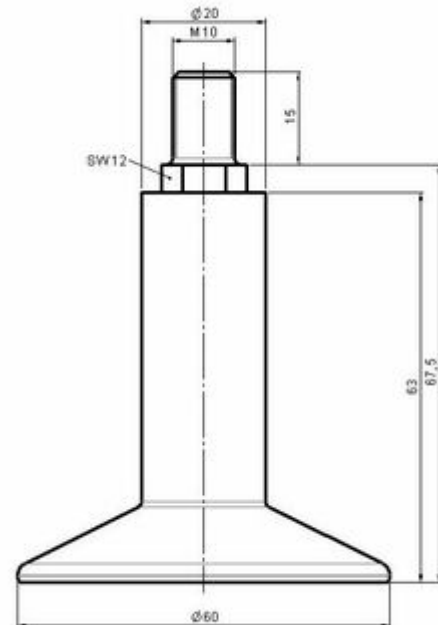

STATO F121

As of: December 04, 2021

Description	Model	Carton Quantity
F 121 BG 1X10	F121	200 pcs per Carton

Technical Details

Product Type	Glide
Glide bottom diameter	60mm
Load capacity	75kg
Overall height with fixing	67,5mm
Housing:	
Bottom	standard
Upper glide material	High quality plastic
Upper glide color	RAL 9005 Jet black
Lower glide material	High quality plastic
Lower glide color	RAL 9005 Jet black
Fixing	Standard, M10x15mm Threaded stem, without circlip
Description	F 121 BG 1X10