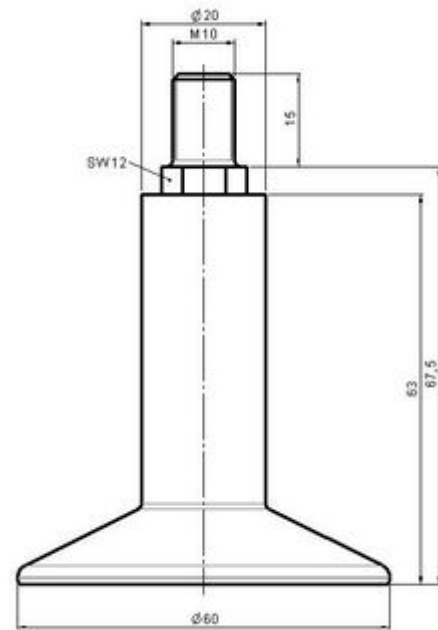

STATO F121

As of: June 24, 2026

Description	Model	Carton Quantity
F 121 BG 1X10	F121	200 pcs per Carton

Technical Details

Product Type	Glide
Glide bottom diameter	60mm
Load capacity	75kg
Overall height with fixing	67,5mm
Housing:	
Bottom	standard
Upper glide material	High quality plastic
Upper glide color	RAL 9005 Jet black
Lower glide material	High quality plastic
Lower glide color	RAL 9005 Jet black
Fixing	Standard, M10x15mm Threaded stem, without circlip
Description	F 121 BG 1X10

Fixings

Compatible with the following available fixings:

No-Noise™ Stem:

- 11x19.5mm with 11.4mm circlip
- 11x19.5mm with 11.6mm circlip

Push fit stems:

- 10x22mm with 10.3mm circlip
- 10x22mm with 10.5mm circlip
- 11x19.5mm with 11.4mm circlip
- 11x19.5mm with 11.8mm circlip
- 11x22mm with 11.4mm circlip
- 11x22mm with 11.6mm circlip
- 11x22mm with 11.8mm circlip
- 11x22mm with 11.8 banded K290 4A
- 11x26mm

Threaded stems:

- M8x15mm
- M8x20mm
- M8x25mm
- M10x15mm
- M10x20mm
- M10x25mm
- M10x30mm
- M10x40mm
- M12x20mm
- 5/16-18x1"
- 5/16-18x1/2"
- 3/8-16x1"
- 5/16-18x5/8"
- 3/8-16x1/2"
- 3/8-16x5/8"

Square plates:

- 38x38mm
- 55x55mm
- 60x60mm