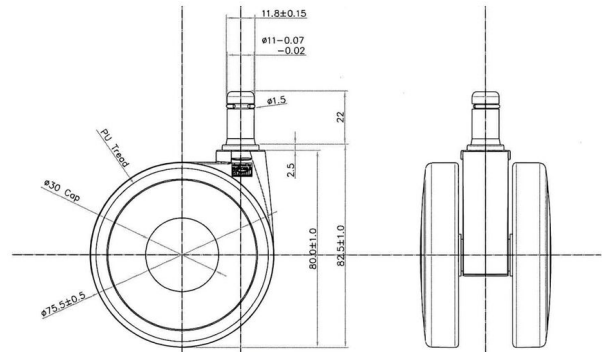

Traditional 75 Single Wheel

As of: July 07, 2026

Description	Model	Carton Quantity
UK575-2X2B-HTR	D575	100 pc per carton

Technical Details

Product Type	Furniture or Chair Caster
Wheel diameter	75mm 3"
Load capacity	100kg 220 lbs.
Overall height with fixing	82.5mm
Wheel:	
Wheel type	softwheel
Wheel core / tread color	Black / Black
Housing:	
Housing form	unhooded
Neck diameter	20mm
Housing material	High quality nylon
Housing color	Black
Mobility concept	Freewheel
Fixing	11x22mm Push-fit stem
Description	UK575-2X2B-HTR

Fixings

Compatible with the following available fixings:

Push fit stems:

- 10x20mm with 10.3mm circlip
- 10x22mm with 10.5mm circlip
- 11x19.5mm with 11.8mm circlip
- 11x22mm with 11.4mm circlip
- 11x22mm with 11.6mm circlip
- 11x22mm with 11.8mm circlip
- 11x22mm with 11.8 banded K290 4A
- 11x26mm

Threaded stems:

- 3/8-16x1"
- 3/8x1"

Square plates:

- 38x38mm
- 55x55mm
- 60x60mm