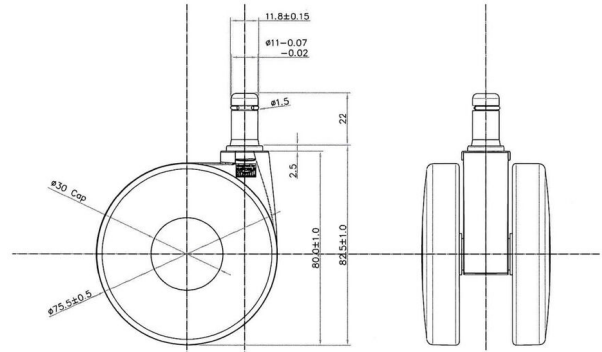

### Technical Details

Product Type	Furniture or Chair Caster
Wheel diameter	75mm   3"
Load capacity	100kg   220 lbs.
Overall height with fixing	82.5mm
<b>Wheel:</b>	
Wheel type	hardwheel
Wheel color	Black
<b>Housing:</b>	
Housing form	unhooded
Neck diameter	20mm
Housing material	High quality nylon
Housing color	Black
Mobility concept	Freewheel
Fixing	11x22mm Push-fit stem
Description	DK575-3X2B-HTR

### Push fit stems:

- 10x20mm with 10.3mm circlip
- 10x22mm with 10.5mm circlip
- 11x19.5mm with 11.8mm circlip
- 11x22mm with 11.4mm circlip
- 11x22mm with 11.6mm circlip
- 11x22mm with 11.8mm circlip
- 11x22mm with 11.8 banded K290 4A
- 11x26mm

### Threaded stems:

- 3/8-16x1"
- 3/8x1"

### Square plates:

- 38x38mm
- 55x55mm
- 60x60mm