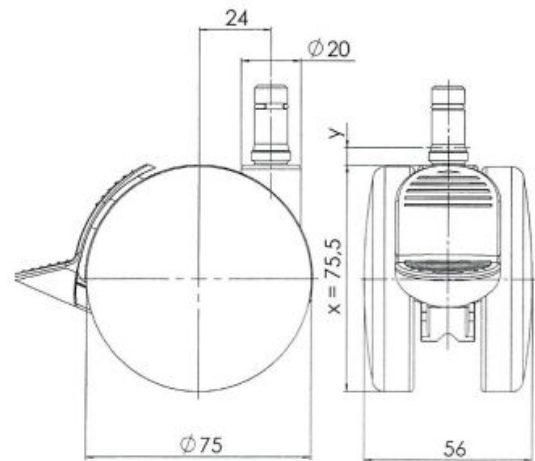

Traditional 75 classic

As of: June 16, 2025

Description	Model	Carton Quantity
TUKF75-24X2B-22	T75	60 pc per carton

Technical Details

Product Type	Furniture or Chair Caster
Wheel diameter	75mm 3"
Load capacity	75kg 165 lbs.
Overall height with fixing	76mm
Wheel:	
Wheel type	softwheel
Wheel core / tread color	Black / Black
Housing:	
Housing form	unhooded
Neck diameter	20mm
Housing material	High quality nylon
Housing color	Black
Mobility concept	Freewheel, Black
Fixing	11x22mm Push-fit stem
Description	TUKF75-24X2B-22

Fixings

Compatible with the following available fixings:

Push fit stems:

- 10x20mm with 10.3mm circlip
- 10x22mm with 10.5mm circlip
- 11x19.5mm with 11.8mm circlip
- 11x22mm with 11.4mm circlip
- 11x22mm with 11.6mm circlip
- 11x22mm with 11.8mm circlip
- 11x22mm with 11.8 banded K290 4A
- 11x26mm

Threaded stems:

- 3/8-16x1"
- 3/8x1"

Square plates:

- 38x38mm
- 55x55mm
- 60x60mm