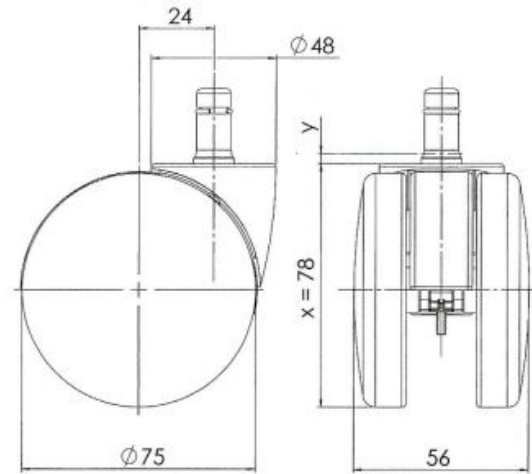

Traditional 75 classic

As of: May 25, 2026

Description TUK75-24X2B-22	Model T75	Carton Quantity 60 pc per carton
-------------------------------	--------------	-------------------------------------

Technical Details

Product Type	Furniture or Chair Caster
Wheel diameter	75mm 3"
Load capacity	75kg 165 lbs.
Overall height with fixing	76mm
Wheel:	
Wheel type	softwheel
Wheel core / tread color	Black / Black
Housing:	
Housing form	unhooded
Neck diameter	20mm
Housing material	High quality nylon
Housing color	Black
Mobility concept	Freewheel
Fixing	11x22mm Push-fit stem
Description	TUK75-24X2B-22

Fixings

Compatible with the following available fixings:

Push fit stems:

- 10x20mm with 10.3mm circlip
- 10x22mm with 10.5mm circlip
- 11x19.5mm with 11.8mm circlip
- 11x22mm with 11.4mm circlip
- 11x22mm with 11.6mm circlip
- 11x22mm with 11.8mm circlip
- 11x22mm with 11.8 banded K290 4A
- 11x26mm

Threaded stems:

- 3/8-16x1"
- 3/8x1"

Square plates:

- 38x38mm
- 55x55mm
- 60x60mm