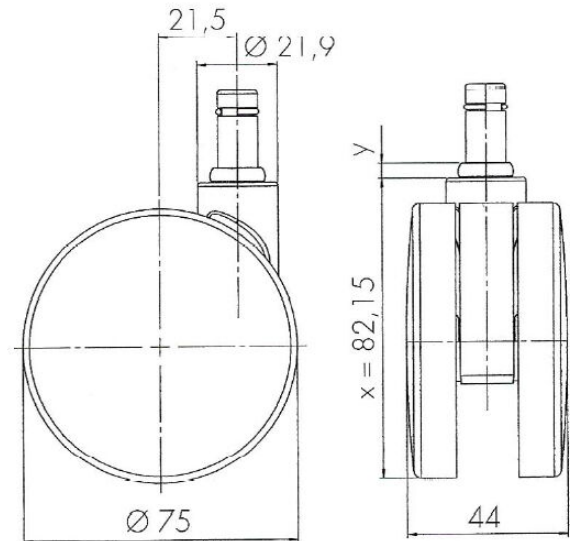

## Technical Details

Product Type	Furniture or Chair Caster
Wheel diameter	75mm   3"
Load capacity	75kg   165 lbs.
Overall height with fixing	82,15
<b>Wheel:</b>	
Wheel type	Hard wheel
Wheel color	Black
<b>Housing:</b>	
Housing form	unhooded
Neck diameter	21.9mm
Housing material	High quality nylon
Housing color	Black
Mobility concept	Freewheel
Fixing	11x22mm Push -fit stem
Description	TDK74-3X2B

### Push fit stems:

- 10x20mm with 10.3mm circlip
- 10x22mm with 10.5mm circlip
- 11x19.5mm with 11.8mm circlip
- 11x22mm with 11.4mm circlip
- 11x22mm with 11.6mm circlip
- 11x22mm with 11.8mm circlip
- 11x22mm with 11.8 banded K290 4A
- 11x26mm

### Threaded stems:

- 3/8-16x1"
- 3/8x1"

### Square plates:

- 38x38mm
- 55x55mm
- 60x60mm