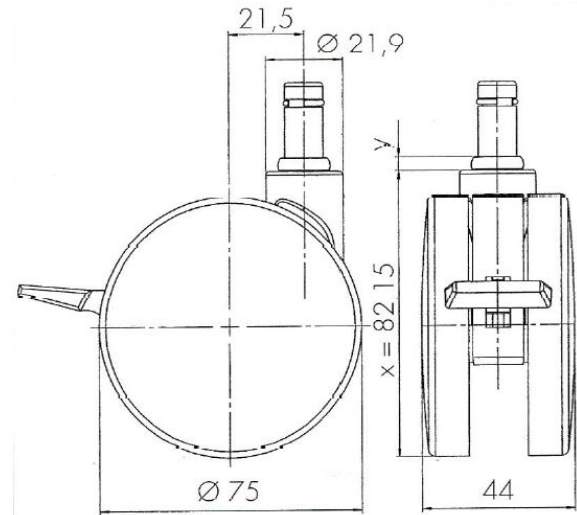

Traditional 75 classic

As of: December 26, 2025

Description	Model	Carton Quantity
TDKF74-3X2B	T74	80 pc per carton

Technical Details

Product Type	Furniture or Chair Caster
Wheel diameter	75mm 3"
Load capacity	75kg 165 lbs.
Overall height with fixing	82,15
Wheel:	
Wheel type	Hard wheel
Wheel color	Black
Housing:	
Housing form	unhooded
Neck diameter	21.9mm
Housing material	High quality nylon
Housing color	Black
Mobility concept	Stopper brake, Black
Fixing	11x22mm Push -fit stem
Description	TDKF74-3X2B

Fixings

Compatible with the following available fixings:

Push fit stems:

- 10x20mm with 10.3mm circlip
- 10x22mm with 10.5mm circlip
- 11x19.5mm with 11.8mm circlip
- 11x22mm with 11.4mm circlip
- 11x22mm with 11.6mm circlip
- 11x22mm with 11.8mm circlip
- 11x22mm with 11.8 banded K290 4A
- 11x26mm

Threaded stems:

- 3/8-16x1"
- 3/8x1"

Square plates:

- 38x38mm
- 55x55mm
- 60x60mm