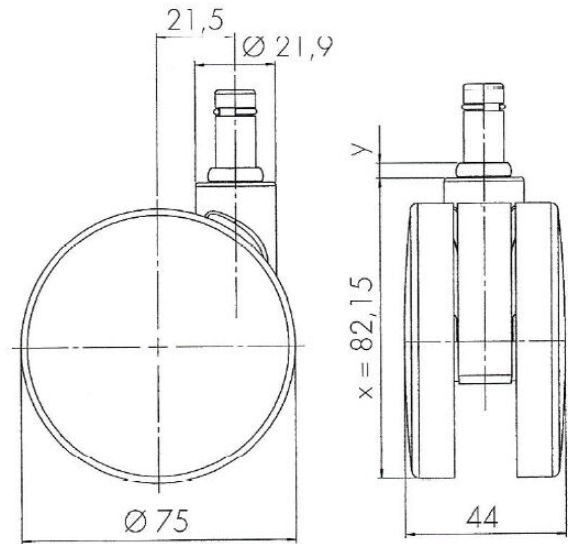

Traditional 75 classic

As of: July 07, 2026

Description	Model	Carton Quantity
TUK74-2X2B	T74	80 pc per carton

Technical Details

Product Type	Furniture or Chair Caster
Wheel diameter	75mm 3"
Load capacity	75kg 165 lbs.
Overall height with fixing	82,15
Wheel:	
Wheel type	Soft wheel
Wheel core / tread color	Black / Black
Housing:	
Housing form	unhooded
Neck diameter	21.9mm
Housing material	High quality nylon
Housing color	Black
Mobility concept	Freewheel
Fixing	11x22mm Push-fit stem
Description	TUK74-2X2B

Fixings

Compatible with the following available fixings:

Push fit stems:

- 10x20mm with 10.3mm circlip
- 10x22mm with 10.5mm circlip
- 11x19.5mm with 11.8mm circlip
- 11x22mm with 11.4mm circlip
- 11x22mm with 11.6mm circlip
- 11x22mm with 11.8mm circlip
- 11x22mm with 11.8 banded K290 4A
- 11x26mm

Threaded stems:

- 3/8-16x1"
- 3/8x1"

Square plates:

- 38x38mm
- 55x55mm
- 60x60mm