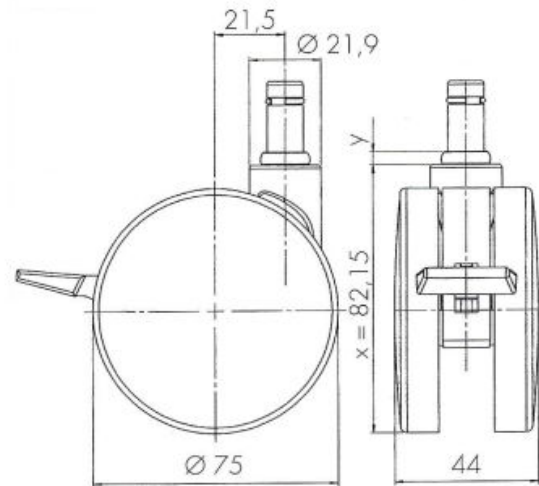

Traditional 75 classic

As of: July 07, 2026

Description TUKF74-2X2B	Model T74	Carton Quantity 80 pc per carton
----------------------------	--------------	-------------------------------------

Technical Details

Product Type	Furniture or Chair Caster
Wheel diameter	75mm 3"
Load capacity	75kg 165 lbs.
Overall height with fixing	82,15
Wheel:	
Wheel type	Soft wheel
Wheel core / tread color	Black / Black
Housing:	
Housing form	unhooded
Neck diameter	21.9mm
Housing material	High quality nylon
Housing color	Black
Mobility concept	Stopper brake, Black
Fixing	11x22mm Push -fit stem
Description	TUKF74-2X2B

Fixings

Compatible with the following available fixings:

Push fit stems:

- 10x20mm with 10.3mm circlip
- 10x22mm with 10.5mm circlip
- 11x19.5mm with 11.8mm circlip
- 11x22mm with 11.4mm circlip
- 11x22mm with 11.6mm circlip
- 11x22mm with 11.8mm circlip
- 11x22mm with 11.8 banded K290 4A
- 11x26mm

Threaded stems:

- 3/8-16x1"
- 3/8x1"

Square plates:

- 38x38mm
- 55x55mm
- 60x60mm