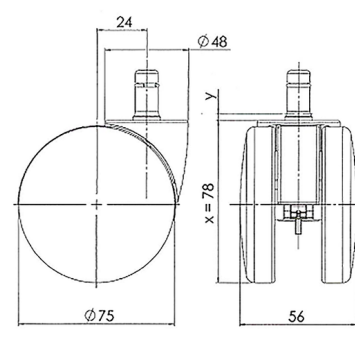

Traditional 75 classic

As of: July 07, 2026

Description TDK75-5X2B-22	Model T75	Carton Quantity 100 pcs per carton
------------------------------	--------------	---------------------------------------

Technical Details

Product Type	Furniture or Chair Caster
Wheel diameter	75mm 3"
Load capacity	75kg 165 lbs.
Overall height with fixing	78mm
Wheel:	
Wheel type	Hard wheel
Wheel color	Black
Housing:	
Housing form	unhooded
Neck diameter	20mm
Housing material	High quality nylon
Housing color	Black
Mobility concept	Freewheel
Fixing	11x22mm Push-fit stem
Description	TDK75-5X2B-22

Fixings

Compatible with the following available fixings:

No-Noise™ Stem:

- 11x22mm with 11.4mm circlip
- 11x22mm with 11.6mm circlip
- 11x22mm with 11.8mm circlip

Push fit stems:

- 10x20mm with 10.3mm circlip
- 11x19.5mm with 11.4mm circlip
- 11x22mm with 11.4mm circlip
- 11x22mm with 11.6mm circlip
- 11x22mm with 11.8mm circlip
- 11x26mm

Threaded stems:

- 3/8-16x1"
- 3/8x1"
- 3/8-16x3/4"
- 3/8x3/4"
- 1/2-13x1"
- 5/16-18x5/8"

Square plates:

- 38x38mm
- 55x55mm
- 60x60mm