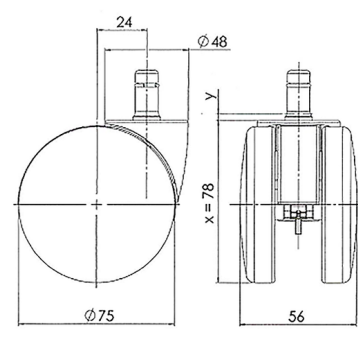

Traditional 75 classic

As of: September 15, 2025

| Description | Model | Carton Quantity |
|---------------|-------|--------------------|
| TDK75-5X2B-22 | T75 | 100 pcs per carton |

Technical Details

| | |
|----------------------------|---------------------------|
| Product Type | Furniture or Chair Caster |
| Wheel diameter | 75mm 3" |
| Load capacity | 75kg 165 lbs. |
| Overall height with fixing | 78mm |
| Wheel: | |
| Wheel type | Hard wheel |
| Wheel color | Black |
| Housing: | |
| Housing form | unhooded |
| Neck diameter | 20mm |
| Housing material | High quality nylon |
| Housing color | Black |
| Mobility concept | Freewheel |
| Fixing | 11x22mm Push-fit stem |
| Description | TDK75-5X2B-22 |

Fixings

Compatible with the following available fixings:

No-Noise™ Stem:

- 11x22mm with 11.4mm circlip
- 11x22mm with 11.6mm circlip
- 11x22mm with 11.8mm circlip

Push fit stems:

- 10x20mm with 10.3mm circlip
- 11x19.5mm with 11.4mm circlip
- 11x22mm with 11.4mm circlip
- 11x22mm with 11.6mm circlip
- 11x22mm with 11.8mm circlip
- 11x26mm

Threaded stems:

- 3/8-16x1"
- 3/8x1"
- 3/8-16x3/4"
- 3/8x3/4"
- 1/2-13x1"
- 5/16-18x5/8"

Square plates:

- 38x38mm
- 55x55mm
- 60x60mm