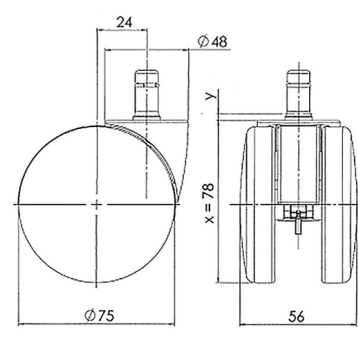

## Technical Details

Product Type	Furniture or Chair Caster
Wheel diameter	75mm   3"
Load capacity	75kg   165 lbs.
Overall height with fixing	78mm
<b>Wheel:</b>	
Wheel type	Hard wheel
Wheel color	Black
<b>Housing:</b>	
Housing form	unhooded
Neck diameter	20mm
Housing material	High quality nylon
Housing color	Black
Mobility concept	Freewheel
Fixing	11x22mm Push-fit stem
Description	TDK75-5X2B-22

### Push fit stems:

- 10x20mm with 10.3mm circlip
- 11x19.5mm with 11.4mm circlip
- 11x22mm with 11.4mm circlip
- 11x22mm with 11.6mm circlip
- 11x22mm with 11.8mm circlip
- 11x26mm

### Threaded stems:

- 3/8-16x1"
- 3/8x1"
- 3/8-16x3/4"
- 3/8x3/4"
- 1/2-13x1"
- 5/16-18x5/8"

### Square plates:

- 38x38mm
- 55x55mm
- 60x60mm