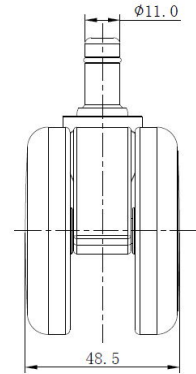

Traditional 65 classic

As of: April 30, 2026

Description	Model	Carton Quantity
TUK72-24X2B	T72	100 pc per carton

Technical Details

Product Type	Furniture or Chair Caster
Wheel diameter	65mm 2.56"
Load capacity	61kg 134 lbs.
Overall height with fixing	68.5mm
Wheel:	
Wheel type	softwheel
Wheel core / tread color	Black / Black
Housing:	
Housing form	unhooded
Neck diameter	25mm
Housing material	High quality nylon
Housing color	Black
Mobility concept	Freewheel
Fixing	11x22mm Push-fit stem
Description	TUK72-24X2B

Fixings

Compatible with the following available fixings:

Push fit stems:

- 10x20mm with 10.3mm circlip
- 10x22mm with 10.5mm circlip
- 11x19.5mm with 11.8mm circlip
- 11x22mm with 11.4mm circlip
- 11x22mm with 11.6mm circlip
- 11x22mm with 11.8mm circlip
- 11x22mm with 11.8 banded K290 4A
- 11x26mm

Threaded stems:

- 3/8-16x1"
- 3/8x1"

Square plates:

- 38x38mm
- 55x55mm
- 60x60mm