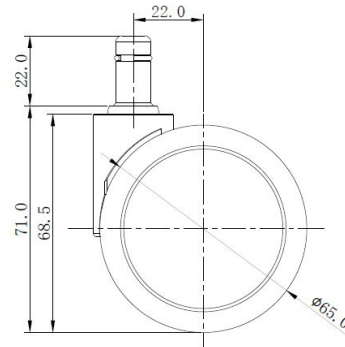

Traditional 65 classic

As of: April 30, 2026

Description	Model	Carton Quantity
TUK72-24X2B	T72	100 pc per carton

Technical Details

Product Type	Furniture or Chair Caster
Wheel diameter	65mm 2.56"
Load capacity	61kg 134 lbs.
Overall height with fixing	68.5mm
Wheel:	
Wheel type	softwheel
Wheel core / tread color	Black / Black
Housing:	
Housing form	unhooded
Neck diameter	25mm
Housing material	High quality nylon
Housing color	Black
Mobility concept	Freewheel
Fixing	11x22mm Push-fit stem
Description	TUK72-24X2B

Fixings

Compatible with the following available fixings:

Push fit stems:

- 10x20mm with 10.3mm circlip
- 10x22mm with 10.5mm circlip
- 11x19.5mm with 11.8mm circlip
- 11x22mm with 11.4mm circlip
- 11x22mm with 11.6mm circlip
- 11x22mm with 11.8mm circlip
- 11x22mm with 11.8 banded K290 4A
- 11x26mm

Threaded stems:

- 3/8-16x1"
- 3/8x1"

Square plates:

- 38x38mm
- 55x55mm
- 60x60mm