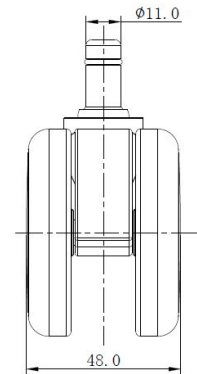

Traditional 65 classic

As of: May 25, 2026

Description	Model	Carton Quantity
TDK72-5X2B	T72	100 pc per carton

Technical Details

Product Type	Furniture or Chair Caster
Wheel diameter	65mm 2.56"
Load capacity	61kg 134 lbs.
Overall height with fixing	68.5mm
Wheel:	
Wheel type	hardwheel
Wheel color	Black
Housing:	
Housing form	unhooded
Neck diameter	25mm
Housing material	High quality nylon
Housing color	Black
Mobility concept	Freewheel
Fixing	11x22mm Push-fit stem
Description	TDK72-5X2B

Fixings

Compatible with the following available fixings:

Push fit stems:

- 10x20mm with 10.3mm circlip
- 10x22mm with 10.5mm circlip
- 11x19.5mm with 11.8mm circlip
- 11x22mm with 11.4mm circlip
- 11x22mm with 11.6mm circlip
- 11x22mm with 11.8mm circlip
- 11x22mm with 11.8 banded K290 4A
- 11x26mm

Threaded stems:

- 3/8-16x1"
- 3/8x1"

Square plates:

- 38x38mm
- 55x55mm
- 60x60mm