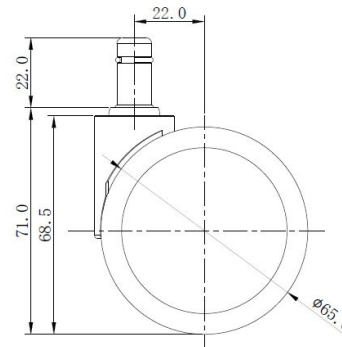

Traditional 65 classic

As of: May 25, 2026

Description	Model	Carton Quantity
TDK72-5X2B	T72	100 pc per carton

Technical Details

Product Type	Furniture or Chair Caster
Wheel diameter	65mm 2.56"
Load capacity	61kg 134 lbs.
Overall height with fixing	68.5mm
Wheel:	
Wheel type	hardwheel
Wheel color	Black
Housing:	
Housing form	unhooded
Neck diameter	25mm
Housing material	High quality nylon
Housing color	Black
Mobility concept	Freewheel
Fixing	11x22mm Push-fit stem
Description	TDK72-5X2B

Fixings

Compatible with the following available fixings:

Push fit stems:

- 10x20mm with 10.3mm circlip
- 10x22mm with 10.5mm circlip
- 11x19.5mm with 11.8mm circlip
- 11x22mm with 11.4mm circlip
- 11x22mm with 11.6mm circlip
- 11x22mm with 11.8mm circlip
- 11x22mm with 11.8 banded K290 4A
- 11x26mm

Threaded stems:

- 3/8-16x1"
- 3/8x1"

Square plates:

- 38x38mm
- 55x55mm
- 60x60mm