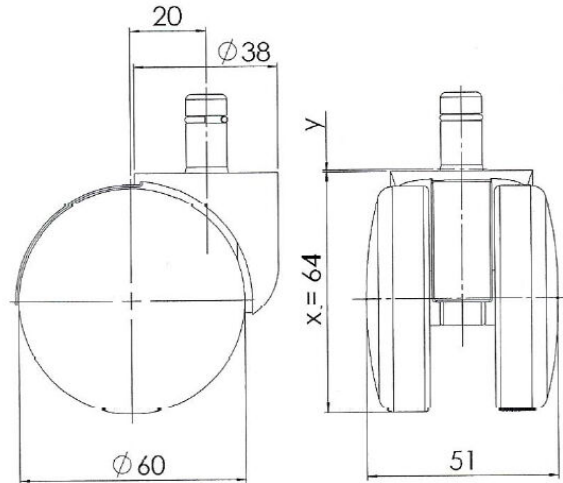

## Technical Details

Product Type	Furniture or Chair Caster
Wheel diameter	60mm   2 ½"
Load capacity	58kg   127 lbs.
Overall height with fixing	64mm
<b>Wheel:</b>	
Wheel type	hardwheel
Wheel color	Black
<b>Housing:</b>	
Housing form	unhooded
Neck diameter	38mm
Housing material	High quality nylon
Housing color	Black
Mobility concept	Freewheel
Fixing	11x22mm Push-fit stem
Description	TDK140-5X2BK290

### Push fit stems:

- 10x20mm with 10.3mm circlip
- 10x22mm with 10.5mm circlip
- 11x19.5mm with 11.8mm circlip
- 11x22mm with 11.4mm circlip
- 11x22mm with 11.6mm circlip
- 11x22mm with 11.8mm circlip
- 11x22mm with 11.8 banded K290 4A
- 11x26mm

### Threaded stems:

- 3/8-16x1"
- 3/8x1"

### Square plates:

- 38x38mm
- 55x55mm
- 60x60mm