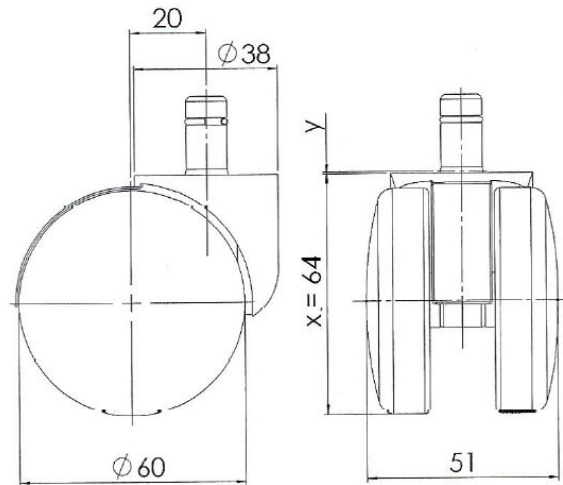

Traditional 60 classic

As of: April 08, 2026

Description	Model	Carton Quantity
TDK140-5X2BK290	T140	100 pc per carton

Technical Details

Product Type	Furniture or Chair Caster
Wheel diameter	60mm 2 ½"
Load capacity	58kg 127 lbs.
Overall height with fixing	64mm
Wheel:	
Wheel type	hardwheel
Wheel color	Black
Housing:	
Housing form	unhooded
Neck diameter	38mm
Housing material	High quality nylon
Housing color	Black
Mobility concept	Freewheel
Fixing	11x22mm Push-fit stem
Description	TDK140-5X2BK290

Fixings

Compatible with the following available fixings:

Push fit stems:

- 10x20mm with 10.3mm circlip
- 10x22mm with 10.5mm circlip
- 11x19.5mm with 11.8mm circlip
- 11x22mm with 11.4mm circlip
- 11x22mm with 11.6mm circlip
- 11x22mm with 11.8mm circlip
- 11x22mm with 11.8 banded K290 4A
- 11x26mm

Threaded stems:

- 3/8-16x1"
- 3/8x1"

Square plates:

- 38x38mm
- 55x55mm
- 60x60mm