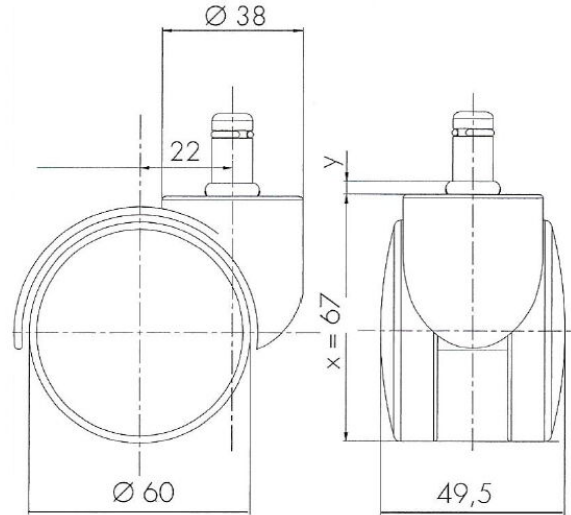

Traditional 60 classic

As of: May 25, 2026

Description	Model	Carton Quantity
TDK238-5X2BBC	T238	100 pc per carton

Technical Details

Product Type	Furniture or Chair Caster
Wheel diameter	60mm 2 ½"
Load capacity	58kg 127 lbs.
Overall height with fixing	68.5mm
Wheel:	
Wheel type	hardwheel
Wheel color	Black
Housing:	
Housing form	hooded
Neck diameter	45mm
Housing material	High quality nylon
Housing color	Black
Mobility concept	Freewheel
Fixing	11x22mm Push-fit stem
Description	TDK238-5X2BBC

Fixings

Compatible with the following available fixings:

Push fit stems:

- 10x20mm with 10.3mm circlip
- 10x22mm with 10.5mm circlip
- 11x19.5mm with 11.8mm circlip
- 11x22mm with 11.4mm circlip
- 11x22mm with 11.6mm circlip
- 11x22mm with 11.8mm circlip
- 11x22mm with 11.8 banded K290 4A
- 11x26mm

Threaded stems:

- 3/8-16x1"
- 3/8x1"

Square plates:

- 38x38mm
- 55x55mm
- 60x60mm