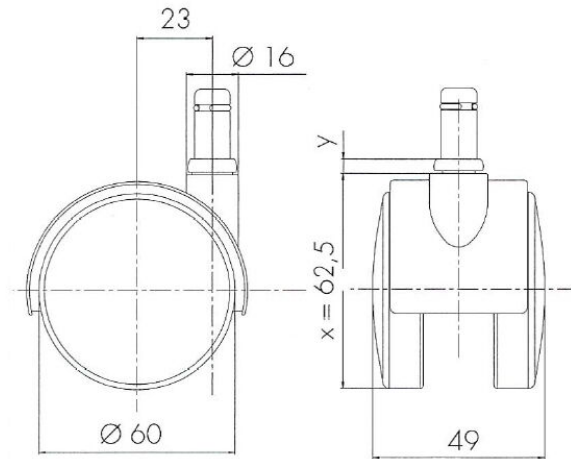

Traditional 60 classic

As of: July 04, 2026

Description	Model	Carton Quantity
TUZB252-24X2CBC	T252	100 pc per carton

Technical Details

Product Type	Furniture or Chair Caster
Wheel diameter	60mm 2 ½"
Load capacity	58kg 127 lbs.
Overall height with fixing	65.2mm
Wheel:	
Wheel type	softwheel
Wheel core / tread color	Black / Black
Housing:	
Housing form	hooded
Neck diameter	16mm
Housing material	Zinc die-cast
Housing color	Chrome
Mobility concept	Freewheel
Fixing	11x22mm Push-fit stem
Description	TUZB252-24X2CBC

Fixings

Compatible with the following available fixings:

Push fit stems:

- 10x20mm with 10.3mm circlip
- 10x22mm with 10.5mm circlip
- 11x19.5mm with 11.8mm circlip
- 11x22mm with 11.4mm circlip
- 11x22mm with 11.6mm circlip
- 11x22mm with 11.8mm circlip
- 11x22mm with 11.8 banded K290 4A
- 11x26mm

Threaded stems:

- 3/8-16x1"
- 3/8x1"

Square plates:

- 38x38mm
- 55x55mm
- 60x60mm