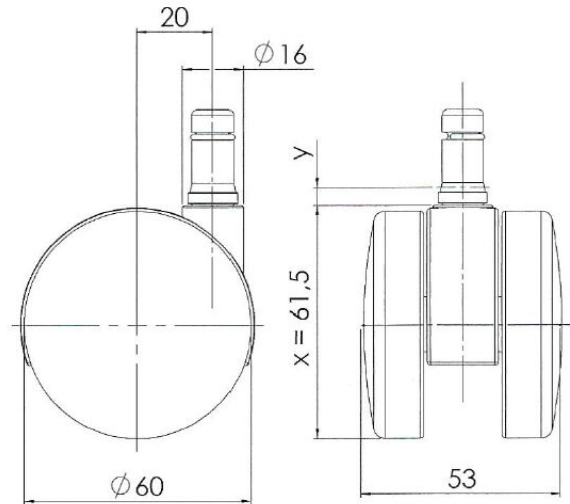

Traditional 60 classic

As of: May 25, 2026

Description	Model	Carton Quantity
TUKG254-24X2B	T254	100 pcs per carton

Technical Details

Product Type	Furniture or Chair Caster
Wheel diameter	60mm 2 ½"
Load capacity	59kg 130 lbs.
Overall height with fixing	61.5mm
Wheel:	
Wheel type	Soft wheel
Wheel core / tread color	Black / Black
Housing:	
Housing form	unhooded
Neck diameter	16mm
Housing material	High quality nylon
Housing color	Black
Mobility concept	Freewheel, roll control
Fixing	11x22mm Push-fit stem
Description	TUKG254-24X2B

Fixings

Compatible with the following available fixings:

Push fit stems:

- 10x20mm with 10.3mm circlip
- 10x22mm with 10.5mm circlip
- 11x19.5mm with 11.8mm circlip
- 11x22mm with 11.4mm circlip
- 11x22mm with 11.6mm circlip
- 11x22mm with 11.8mm circlip
- 11x22mm with 11.8 banded K290 4A
- 11x26mm

Threaded stems:

- 3/8-16x1"
- 3/8x1"

Square plates:

- 38x38mm
- 55x55mm
- 60x60mm