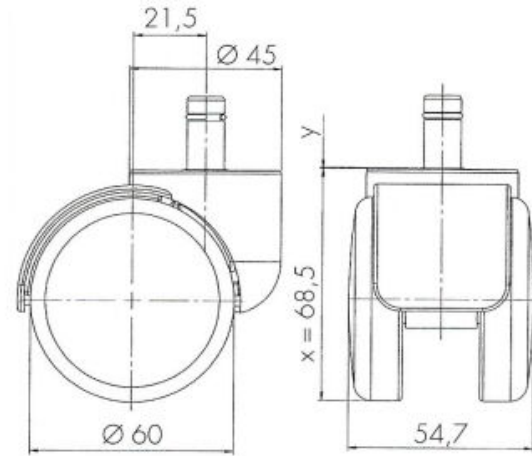

Traditional 60 classic

As of: May 25, 2026

Description	Model	Carton Quantity
TDK255-5X2B	T255	100 pcs per carton

Technical Details

Product Type	Furniture or Chair Caster
Wheel diameter	60mm 2 ½"
Load capacity	59kg 130 lbs.
Overall height with fixing	67mm
Wheel:	
Wheel type	Hard wheel
Wheel color	Black
Housing:	
Housing form	hooded
Neck diameter	38mm
Housing material	High quality nylon
Housing color	Black
Mobility concept	Freewheel
Fixing	11x22mm-K290.4A Push -fit stem
Description	TDK255-5X2B

Fixings

Compatible with the following available fixings:

Push fit stems:

- 10x20mm with 10.3mm circlip
- 10x22mm with 10.5mm circlip
- 11x19.5mm with 11.8mm circlip
- 11x22mm with 11.4mm circlip
- 11x22mm with 11.6mm circlip
- 11x22mm with 11.8mm circlip
- 11x22mm with 11.8 banded K290 4A
- 11x26mm

Threaded stems:

- 3/8-16x1"
- 3/8x1"

Square plates:

- 38x38mm
- 55x55mm
- 60x60mm