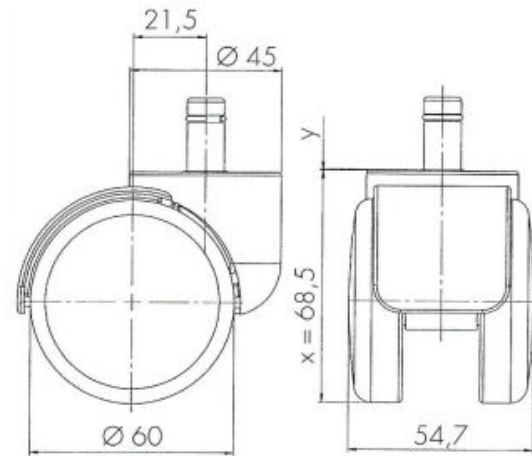

Traditional 60 classic

As of: May 25, 2026

Description	Model	Carton Quantity
TUK255-24X2G	T255	100 pcs per carton

Technical Details

Product Type	Furniture or Chair Caster
Wheel diameter	60mm 2 ½"
Load capacity	59kg 130 lbs.
Overall height with fixing	67mm
Wheel:	
Wheel type	Soft wheel
Wheel core / tread color	Grey / Black
Housing:	
Housing form	hooded
Neck diameter	38mm
Housing material	High quality nylon
Housing color	Black
Mobility concept	Freewheel
Fixing	11x22mm-K290.4A Push -fit stem
Description	TUK255-24X2G

Fixings

Compatible with the following available fixings:

Push fit stems:

- 10x20mm with 10.3mm circlip
- 10x22mm with 10.5mm circlip
- 11x19.5mm with 11.8mm circlip
- 11x22mm with 11.4mm circlip
- 11x22mm with 11.6mm circlip
- 11x22mm with 11.8mm circlip
- 11x22mm with 11.8 banded K290 4A
- 11x26mm

Threaded stems:

- 3/8-16x1"
- 3/8x1"

Square plates:

- 38x38mm
- 55x55mm
- 60x60mm