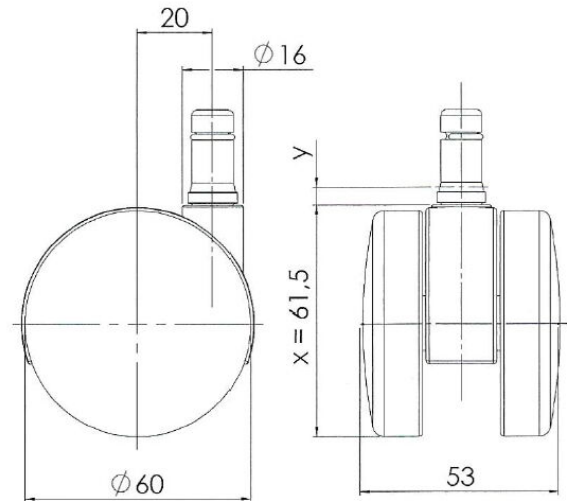

Traditional 60 classic

As of: April 04, 2026

Description	Model	Carton Quantity
TUK254-24X1B	T254	100 pcs per carton

Technical Details

Product Type	Furniture or Chair Caster
Wheel diameter	60mm 2 1/2"
Load capacity	59kg 130 lbs.
Overall height with fixing	61.5mm
Wheel:	
Wheel type	Soft wheel
Wheel core / tread color	Black / Black
Housing:	
Housing form	unhooded
Neck diameter	16mm
Housing material	High quality nylon
Housing color	Black
Mobility concept	Freewheel
Fixing	11x22mm Push-fit stem
Description	TUK254-24X1B

Fixings

Compatible with the following available fixings:

Push fit stems:

- 10x20mm with 10.3mm circlip
- 10x22mm with 10.5mm circlip
- 11x19.5mm with 11.8mm circlip
- 11x22mm with 11.4mm circlip
- 11x22mm with 11.6mm circlip
- 11x22mm with 11.8mm circlip
- 11x22mm with 11.8 banded K290 4A
- 11x26mm

Threaded stems:

- 3/8-16x1"
- 3/8x1"

Square plates:

- 38x38mm
- 55x55mm
- 60x60mm