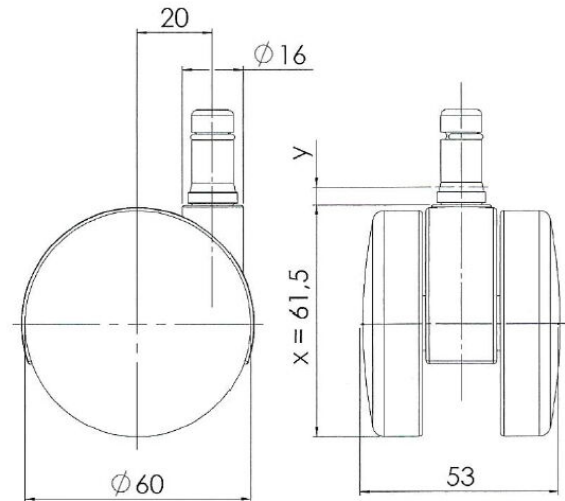

Traditional 60 classic

As of: April 08, 2026

Description	Model	Carton Quantity
TUK254-24X1B	T254	100 pcs per carton

Technical Details

Product Type	Furniture or Chair Caster
Wheel diameter	60mm 2 ½"
Load capacity	59kg 130 lbs.
Overall height with fixing	61.5mm
Wheel:	
Wheel type	Soft wheel
Wheel core / tread color	Black / Black
Housing:	
Housing form	unhooded
Neck diameter	16mm
Housing material	High quality nylon
Housing color	Black
Mobility concept	Freewheel
Fixing	11x22mm Push-fit stem
Description	TUK254-24X1B

Fixings

Compatible with the following available fixings:

Push fit stems:

- 10x20mm with 10.3mm circlip
- 10x22mm with 10.5mm circlip
- 11x19.5mm with 11.8mm circlip
- 11x22mm with 11.4mm circlip
- 11x22mm with 11.6mm circlip
- 11x22mm with 11.8mm circlip
- 11x22mm with 11.8 banded K290 4A
- 11x26mm

Threaded stems:

- 3/8-16x1"
- 3/8x1"

Square plates:

- 38x38mm
- 55x55mm
- 60x60mm