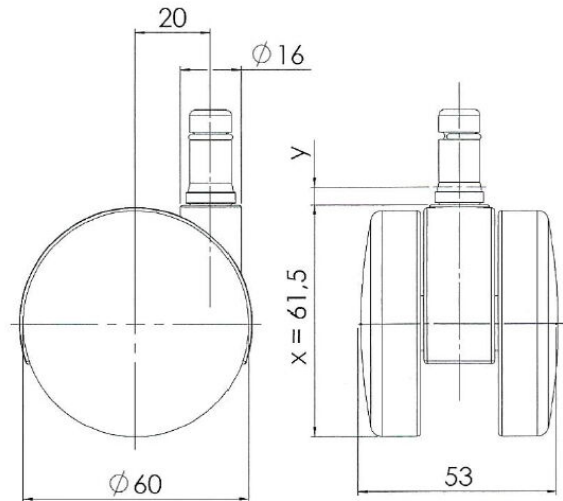

Traditional 60 classic

As of: May 25, 2026

Description	Model	Carton Quantity
TUK254-24X1B	T254	100 pcs per carton

Technical Details

Product Type	Furniture or Chair Caster
Wheel diameter	60mm 2 ½"
Load capacity	59kg 130 lbs.
Overall height with fixing	61.5mm
Wheel:	
Wheel type	Soft wheel
Wheel core / tread color	Black / Black
Housing:	
Housing form	unhooded
Neck diameter	16mm
Housing material	High quality nylon
Housing color	Black
Mobility concept	Freewheel
Fixing	11x22mm Push-fit stem
Description	TUK254-24X1B

Fixings

Compatible with the following available fixings:

Push fit stems:

- 10x20mm with 10.3mm circlip
- 10x22mm with 10.5mm circlip
- 11x19.5mm with 11.8mm circlip
- 11x22mm with 11.4mm circlip
- 11x22mm with 11.6mm circlip
- 11x22mm with 11.8mm circlip
- 11x22mm with 11.8 banded K290 4A
- 11x26mm

Threaded stems:

- 3/8-16x1"
- 3/8x1"

Square plates:

- 38x38mm
- 55x55mm
- 60x60mm