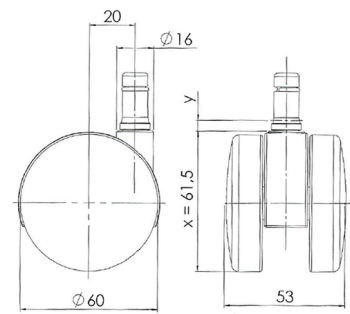

Traditional 60 classic

As of: April 08, 2026

Description	Model	Carton Quantity
TDK254-5X2B	T254	100 pcs per carton

Technical Details

Product Type	Furniture or Chair Caster
Wheel diameter	60mm 2 1/2"
Load capacity	60kg 132 lbs.
Overall height with fixing	61.5mm
Wheel:	
Wheel type	Hard wheel
Wheel color	Black
Housing:	
Housing form	unhooded
Neck diameter	16mm
Housing material	High quality nylon
Housing color	Black
Mobility concept	Freewheel
Fixing	11x22mm Push-fit stem
Description	TDK254-5X2B

Fixings

Compatible with the following available fixings:

Push fit stems:

- 10x20mm with 10.3mm circlip
- 10x22mm with 10.5mm circlip
- 11x19.5mm with 11.8mm circlip
- 11x22mm with 11.4mm circlip
- 11x22mm with 11.6mm circlip
- 11x22mm with 11.8mm circlip
- 11x22mm with 11.8 banded K290 4A
- 11x26mm

Threaded stems:

- 3/8-16x1"
- 3/8x1"

Square plates:

- 38x38mm
- 55x55mm
- 60x60mm