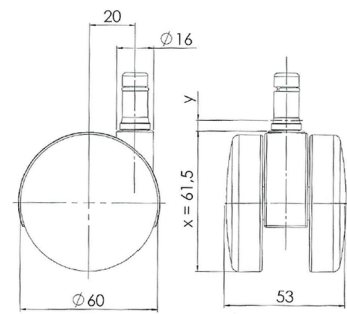

Traditional 60 classic

As of: May 25, 2026

Description TDK254-5X2B	Model T254	Carton Quantity 100 pcs per carton
-----------------------------------	----------------------	--

Technical Details

Product Type	Furniture or Chair Caster
Wheel diameter	60mm 2 ½"
Load capacity	60kg 132 lbs.
Overall height with fixing	61.5mm
Wheel:	
Wheel type	Hard wheel
Wheel color	Black
Housing:	
Housing form	unhooded
Neck diameter	16mm
Housing material	High quality nylon
Housing color	Black
Mobility concept	Freewheel
Fixing	11x22mm Push-fit stem
Description	TDK254-5X2B

Fixings

Compatible with the following available fixings:

Push fit stems:

- 10x20mm with 10.3mm circlip
- 10x22mm with 10.5mm circlip
- 11x19.5mm with 11.8mm circlip
- 11x22mm with 11.4mm circlip
- 11x22mm with 11.6mm circlip
- 11x22mm with 11.8mm circlip
- 11x22mm with 11.8 banded K290 4A
- 11x26mm

Threaded stems:

- 3/8-16x1"
- 3/8x1"

Square plates:

- 38x38mm
- 55x55mm
- 60x60mm