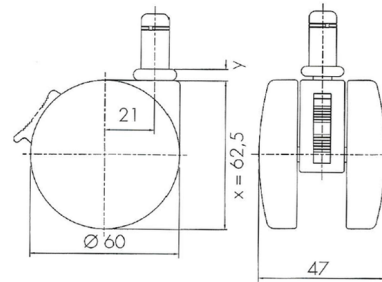

Traditional 60 classic

As of: April 08, 2026

Description TDKF60-5X2B	Model T60	Carton Quantity 100 pcs per carton
----------------------------	--------------	---------------------------------------

Technical Details

Product Type	Furniture or Chair Caster
Wheel diameter	60mm 2 ½"
Load capacity	60kg 132 lbs.
Overall height with fixing	62.5mm
Wheel:	
Wheel type	Hard wheel
Wheel color	Black
Housing:	
Housing form	unhooded
Neck diameter	16mm
Housing material	High quality nylon
Housing color	Black
Mobility concept	Stopper brake
Fixing	11x22mm Push-fit stem
Description	TDKF60-5X2B

Fixings

Compatible with the following available fixings:

Push fit stems:

- 10x20mm with 10.3mm circlip
- 10x22mm with 10.5mm circlip
- 11x19.5mm with 11.8mm circlip
- 11x22mm with 11.4mm circlip
- 11x22mm with 11.6mm circlip
- 11x22mm with 11.8mm circlip
- 11x22mm with 11.8 banded K290 4A
- 11x26mm

Threaded stems:

- 3/8-16x1"
- 3/8x1"

Square plates:

- 38x38mm
- 55x55mm
- 60x60mm