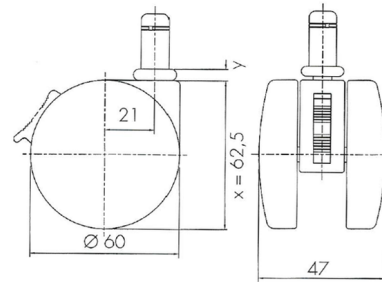

Traditional 60 classic

As of: May 25, 2026

Description TDKF60-5X2B	Model T60	Carton Quantity 100 pcs per carton
----------------------------	--------------	---------------------------------------

Technical Details

Product Type	Furniture or Chair Caster
Wheel diameter	60mm 2 ½"
Load capacity	60kg 132 lbs.
Overall height with fixing	62.5mm
Wheel:	
Wheel type	Hard wheel
Wheel color	Black
Housing:	
Housing form	unhooded
Neck diameter	16mm
Housing material	High quality nylon
Housing color	Black
Mobility concept	Stopper brake
Fixing	11x22mm Push-fit stem
Description	TDKF60-5X2B

Fixings

Compatible with the following available fixings:

Push fit stems:

- 10x20mm with 10.3mm circlip
- 10x22mm with 10.5mm circlip
- 11x19.5mm with 11.8mm circlip
- 11x22mm with 11.4mm circlip
- 11x22mm with 11.6mm circlip
- 11x22mm with 11.8mm circlip
- 11x22mm with 11.8 banded K290 4A
- 11x26mm

Threaded stems:

- 3/8-16x1"
- 3/8x1"

Square plates:

- 38x38mm
- 55x55mm
- 60x60mm