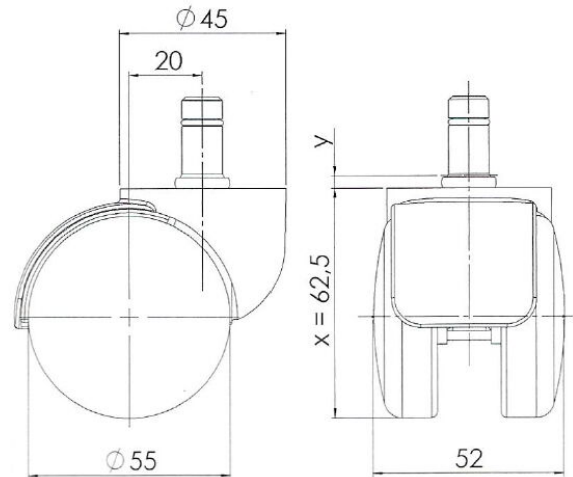

Traditional 55 classic

As of: April 08, 2026

Description	Model	Carton Quantity
TUK138-24X2B	T138	100 pc per carton

Technical Details

Product Type	Furniture or Chair Caster
Wheel diameter	55mm 2 3/16"
Load capacity	54kg 119 lbs.
Overall height with fixing	62.5mm
Wheel:	
Wheel type	softwheel
Wheel core / tread color	Black / Black
Housing:	
Housing form	hooded
Neck diameter	45mm
Housing material	High quality nylon
Housing color	Black
Mobility concept	Freewheel
Fixing	11x22mm Push-fit stem
Description	TUK138-24X2B

Fixings

Compatible with the following available fixings:

Push fit stems:

- 10x20mm with 10.3mm circlip
- 10x22mm with 10.5mm circlip
- 11x19.5mm with 11.8mm circlip
- 11x22mm with 11.4mm circlip
- 11x22mm with 11.6mm circlip
- 11x22mm with 11.8mm circlip
- 11x22mm with 11.8 banded K290 4A
- 11x26mm

Threaded stems:

- 3/8-16x1"
- 3/8x1"

Square plates:

- 38x38mm
- 55x55mm
- 60x60mm