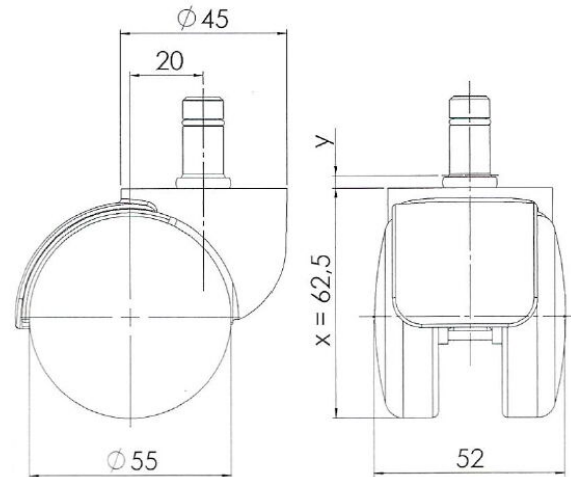

Traditional 55 classic

As of: May 25, 2026

Description	Model	Carton Quantity
TUK138-24X2B	T138	100 pc per carton

Technical Details

Product Type	Furniture or Chair Caster
Wheel diameter	55mm 2 3/16"
Load capacity	54kg 119 lbs.
Overall height with fixing	62.5mm
Wheel:	
Wheel type	softwheel
Wheel core / tread color	Black / Black
Housing:	
Housing form	hooded
Neck diameter	45mm
Housing material	High quality nylon
Housing color	Black
Mobility concept	Freewheel
Fixing	11x22mm Push-fit stem
Description	TUK138-24X2B

Fixings

Compatible with the following available fixings:

Push fit stems:

- 10x20mm with 10.3mm circlip
- 10x22mm with 10.5mm circlip
- 11x19.5mm with 11.8mm circlip
- 11x22mm with 11.4mm circlip
- 11x22mm with 11.6mm circlip
- 11x22mm with 11.8mm circlip
- 11x22mm with 11.8 banded K290 4A
- 11x26mm

Threaded stems:

- 3/8-16x1"
- 3/8x1"

Square plates:

- 38x38mm
- 55x55mm
- 60x60mm