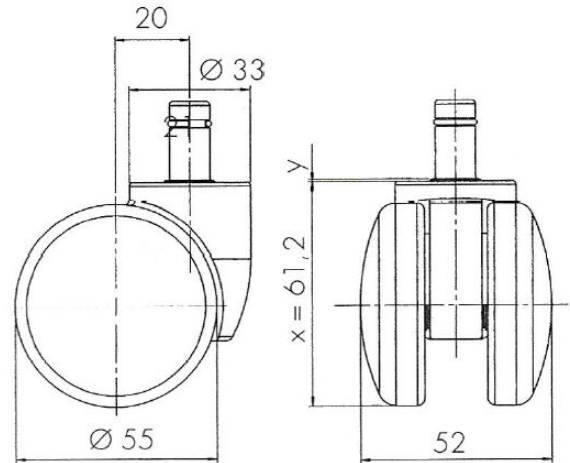

## Technical Details

Product Type	Furniture or Chair Caster
Wheel diameter	55mm   2 3/16"
Load capacity	54kg   119 lbs.
Overall height with fixing	61.2mm
<b>Wheel:</b>	
Wheel type	softwheel
Wheel core / tread color	Black / Black
<b>Housing:</b>	
Housing form	unhooded
Neck diameter	33mm
Housing material	High quality nylon
Housing color	Black
Mobility concept	Freewheel
Fixing	11x22mm Push-fit stem
Description	TUK132-24X2B

### Push fit stems:

- 10x20mm with 10.3mm circlip
- 10x22mm with 10.5mm circlip
- 11x19.5mm with 11.8mm circlip
- 11x22mm with 11.4mm circlip
- 11x22mm with 11.6mm circlip
- 11x22mm with 11.8mm circlip
- 11x22mm with 11.8 banded K290 4A
- 11x26mm

### Threaded stems:

- 3/8-16x1"
- 3/8x1"

### Square plates:

- 38x38mm
- 55x55mm
- 60x60mm