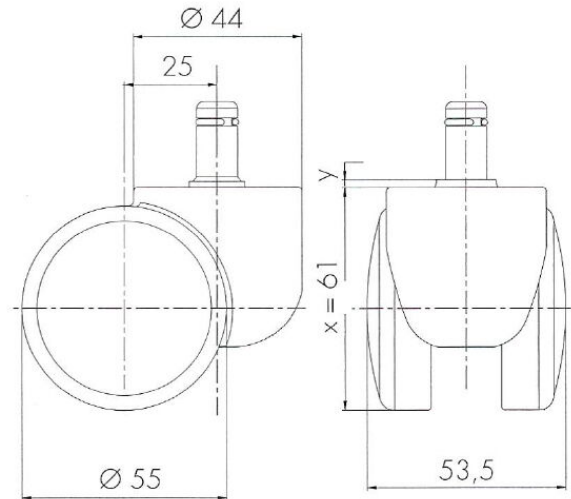

Traditional 55 classic

As of: May 25, 2026

Description	Model	Carton Quantity
TDK253-5X2B	T253	100 pcs per carton

Technical Details

Product Type	Furniture or Chair Caster
Wheel diameter	55mm 2 3/16"
Load capacity	55kg 120 lbs.
Overall height with fixing	61mm
Wheel:	
Wheel type	Hard wheel
Wheel color	Black
Housing:	
Housing form	unhooded
Neck diameter	44mm
Housing material	High quality nylon
Housing color	Black
Mobility concept	Freewheel
Fixing	11x22mm Push-fit stem
Description	TDK253-5X2B

Fixings

Compatible with the following available fixings:

Push fit stems:

- 10x20mm with 10.3mm circlip
- 10x22mm with 10.5mm circlip
- 11x19.5mm with 11.8mm circlip
- 11x22mm with 11.4mm circlip
- 11x22mm with 11.6mm circlip
- 11x22mm with 11.8mm circlip
- 11x22mm with 11.8 banded K290 4A
- 11x26mm

Threaded stems:

- 3/8-16x1"
- 3/8x1"

Square plates:

- 38x38mm
- 55x55mm
- 60x60mm