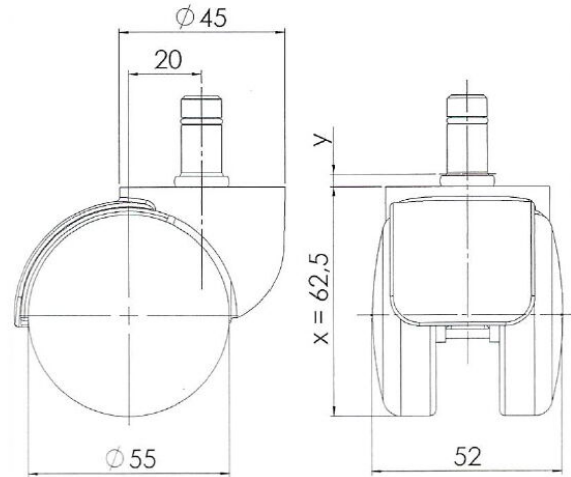

Traditional 55 classic

As of: April 08, 2026

Description	Model	Carton Quantity
TDK138-5X2B	T138	100 pcs per carton

Technical Details

Product Type	Furniture or Chair Caster
Wheel diameter	55mm 2 3/16"
Load capacity	55kg 120 lbs.
Overall height with fixing	62.5mm
Wheel:	
Wheel type	Hard wheel
Wheel color	Black
Housing:	
Housing form	hooded
Neck diameter	45mm
Housing material	High quality nylon
Housing color	Black
Mobility concept	Freewheel
Fixing	11x22mm Push-fit stem
Description	TDK138-5X2B

Fixings

Compatible with the following available fixings:

Push fit stems:

- 10x20mm with 10.3mm circlip
- 10x22mm with 10.5mm circlip
- 11x19.5mm with 11.8mm circlip
- 11x22mm with 11.4mm circlip
- 11x22mm with 11.6mm circlip
- 11x22mm with 11.8mm circlip
- 11x22mm with 11.8 banded K290 4A
- 11x26mm

Threaded stems:

- 3/8-16x1"
- 3/8x1"

Square plates:

- 38x38mm
- 55x55mm
- 60x60mm