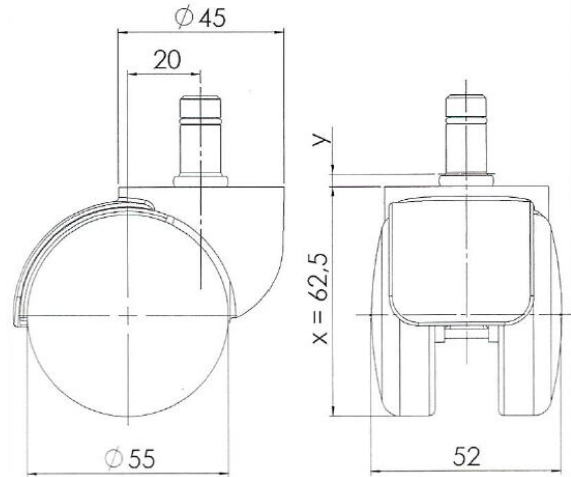

## Technical Details

Product Type	Furniture or Chair Caster
Wheel diameter	55mm   2 3/16"
Load capacity	55kg   120 lbs.
Overall height with fixing	62.5mm
<b>Wheel:</b>	
Wheel type	Hard wheel
Wheel color	Black
<b>Housing:</b>	
Housing form	hooded
Neck diameter	45mm
Housing material	High quality nylon
Housing color	Black
Mobility concept	Freewheel
Fixing	11x22mm Push-fit stem
Description	TDK138-5X2B

### Push fit stems:

- 10x20mm with 10.3mm circlip
- 10x22mm with 10.5mm circlip
- 11x19.5mm with 11.8mm circlip
- 11x22mm with 11.4mm circlip
- 11x22mm with 11.6mm circlip
- 11x22mm with 11.8mm circlip
- 11x22mm with 11.8 banded K290 4A
- 11x26mm

### Threaded stems:

- 3/8-16x1"
- 3/8x1"

### Square plates:

- 38x38mm
- 55x55mm
- 60x60mm