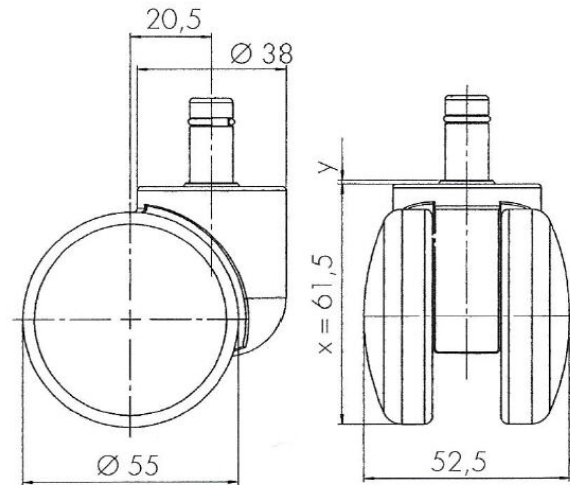

Traditional 55 classic

As of: May 25, 2026

Description	Model	Carton Quantity
TDK256-5X2B	T256	100 pcs per carton

Technical Details

Product Type	Furniture or Chair Caster
Wheel diameter	55mm 2 3/16"
Load capacity	55kg 120 lbs.
Overall height with fixing	61.5mm
Wheel:	
Wheel type	Hard wheel
Wheel color	Black
Housing:	
Housing form	unhooded
Neck diameter	38mm
Housing material	High quality nylon
Housing color	Black
Mobility concept	Freewheel
Fixing	11x22mm Push-fit stem
Description	TDK256-5X2B

Fixings

Compatible with the following available fixings:

Push fit stems:

- 10x20mm with 10.3mm circlip
- 10x22mm with 10.5mm circlip
- 11x19.5mm with 11.8mm circlip
- 11x22mm with 11.4mm circlip
- 11x22mm with 11.6mm circlip
- 11x22mm with 11.8mm circlip
- 11x22mm with 11.8 banded K290 4A
- 11x26mm

Threaded stems:

- 3/8-16x1"
- 3/8x1"

Square plates:

- 38x38mm
- 55x55mm
- 60x60mm