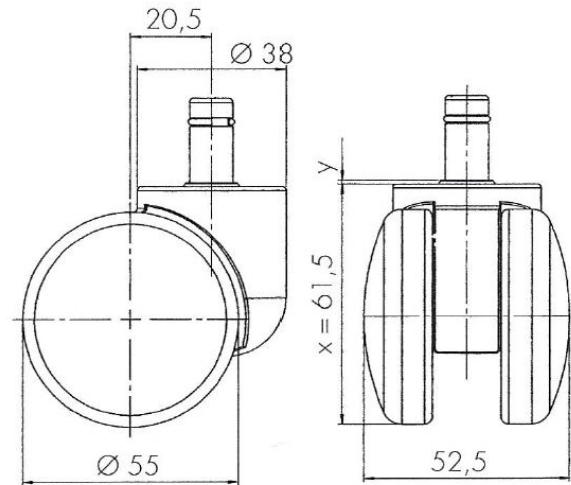

Traditional 55 classic

As of: April 08, 2026

Description	Model	Carton Quantity
TDK256-5X2B	T256	100 pcs per carton

Technical Details

Product Type	Furniture or Chair Caster
Wheel diameter	55mm 2 3/16"
Load capacity	55kg 120 lbs.
Overall height with fixing	61.5mm
Wheel:	
Wheel type	Hard wheel
Wheel color	Black
Housing:	
Housing form	unhooded
Neck diameter	38mm
Housing material	High quality nylon
Housing color	Black
Mobility concept	Freewheel
Fixing	11x22mm Push-fit stem
Description	TDK256-5X2B

Fixings

Compatible with the following available fixings:

Push fit stems:

- 10x20mm with 10.3mm circlip
- 10x22mm with 10.5mm circlip
- 11x19.5mm with 11.8mm circlip
- 11x22mm with 11.4mm circlip
- 11x22mm with 11.6mm circlip
- 11x22mm with 11.8mm circlip
- 11x22mm with 11.8 banded K290 4A
- 11x26mm

Threaded stems:

- 3/8-16x1"
- 3/8x1"

Square plates:

- 38x38mm
- 55x55mm
- 60x60mm