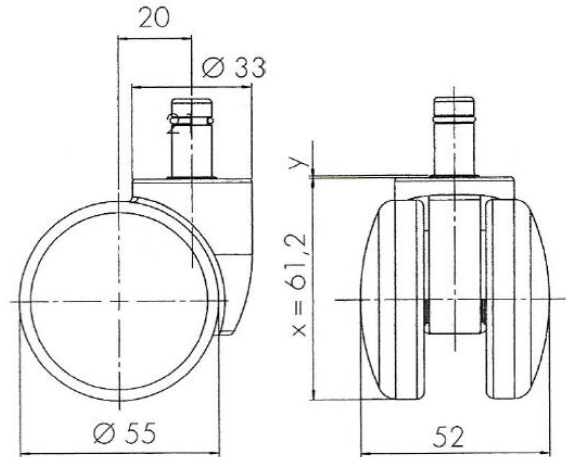

Traditional 55 classic

As of: May 25, 2026

Description	Model	Carton Quantity
TDK132-5X2B	T132	100 pcs per carton

Technical Details

Product Type	Furniture or Chair Caster
Wheel diameter	55mm 2 3/16"
Load capacity	55kg 120 lbs.
Overall height with fixing	61.2mm
Wheel:	
Wheel type	Hard wheel
Wheel color	Black
Housing:	
Housing form	unhooded
Neck diameter	33mm
Housing material	High quality nylon
Housing color	Black
Mobility concept	Freewheel
Fixing	11x22mm Push-fit stem
Description	TDK132-5X2B

Fixings

Compatible with the following available fixings:

Push fit stems:

- 10x20mm with 10.3mm circlip
- 10x22mm with 10.5mm circlip
- 11x19.5mm with 11.8mm circlip
- 11x22mm with 11.4mm circlip
- 11x22mm with 11.6mm circlip
- 11x22mm with 11.8mm circlip
- 11x22mm with 11.8 banded K290 4A
- 11x26mm

Threaded stems:

- 3/8-16x1"
- 3/8x1"

Square plates:

- 38x38mm
- 55x55mm
- 60x60mm