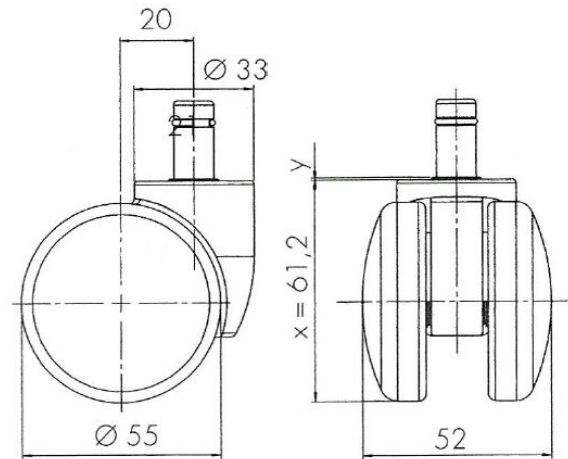

## Technical Details

Product Type	Furniture or Chair Caster
Wheel diameter	55mm   2 3/16"
Load capacity	55kg   120 lbs.
Overall height with fixing	61.2mm
<b>Wheel:</b>	
Wheel type	Hard wheel
Wheel color	Black
<b>Housing:</b>	
Housing form	unhooded
Neck diameter	33mm
Housing material	High quality nylon
Housing color	Black
Mobility concept	Freewheel
Fixing	11x22mm Push-fit stem
Description	TDK132-5X2B

### Push fit stems:

- 10x20mm with 10.3mm circlip
- 10x22mm with 10.5mm circlip
- 11x19.5mm with 11.8mm circlip
- 11x22mm with 11.4mm circlip
- 11x22mm with 11.6mm circlip
- 11x22mm with 11.8mm circlip
- 11x22mm with 11.8 banded K290 4A
- 11x26mm

### Threaded stems:

- 3/8-16x1"
- 3/8x1"

### Square plates:

- 38x38mm
- 55x55mm
- 60x60mm