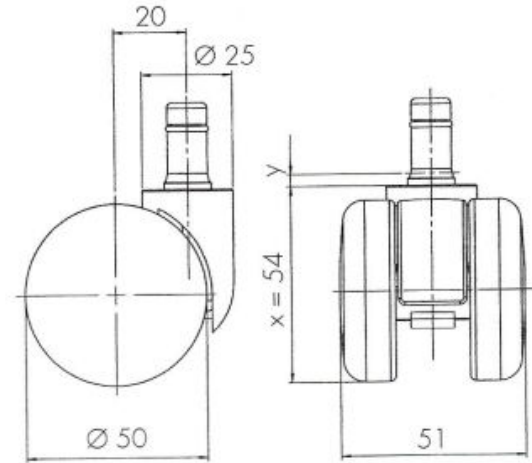

Traditional 50 classic

As of: April 08, 2026

Description TDK490-44X2B	Model T490	Carton Quantity 100 pcs per carton

Technical Details

Product Type	Furniture or Chair Caster
Wheel diameter	50mm | 2"
Load capacity	50kg | 110 lbs.
Overall height with fixing	54mm
Wheel:	
Wheel type	Hard wheel
Wheel color	Black
Housing:	
Housing form	unhooded
Neck diameter	25mm
Housing material	High quality nylon
Housing color	Black
Mobility concept	Freewheel
Fixing	11x22mm-K290.4A Push -fit stem
Description	TDK490-44X2B