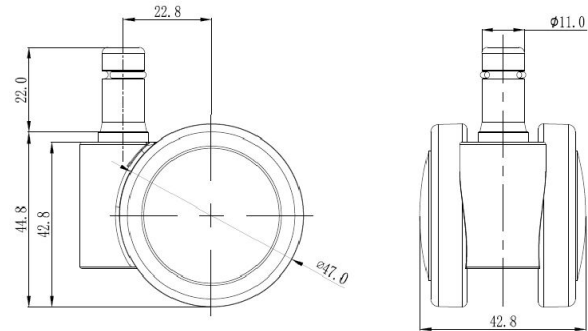

Traditional 47.5 Classic

As of: May 25, 2026

Description	Model	Carton Quantity
DK47-3X2B	T47	100 pc per carton

Technical Details

Product Type	Furniture or Chair Caster
Wheel diameter	47.5mm
Load capacity	48kg 105 lbs.
Overall height with fixing	42.8mm
Wheel:	
Wheel type	hardwheel
Wheel color	Black
Housing:	
Housing form	unhooded
Neck diameter	11mm
Housing material	High quality nylon
Housing color	Black
Mobility concept	Freewheel
Fixing	11x22mm Push-fit stem
Description	DK47-3X2B

Fixings

Compatible with the following available fixings:

Push fit stems:

- 10x20mm with 10.3mm circlip
- 10x22mm with 10.5mm circlip
- 11x19.5mm with 11.8mm circlip
- 11x22mm with 11.4mm circlip
- 11x22mm with 11.6mm circlip
- 11x22mm with 11.8mm circlip
- 11x22mm with 11.8 banded K290 4A
- 11x26mm

Threaded stems:

- 3/8-16x1"
- 3/8x1"

Square plates:

- 38x38mm
- 55x55mm
- 60x60mm