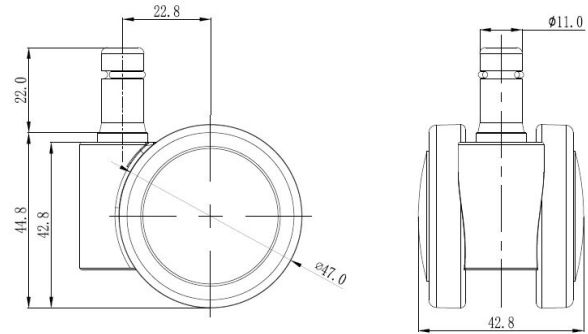

Traditional 47.5 classic

As of: May 25, 2026

Description	Model	Carton Quantity
UK47-2X2B	T47	100 pc per carton

## Technical Details

Product Type	Furniture or Chair Caster
Wheel diameter	47.5mm
Load capacity	48kg   105 lbs.
Overall height with fixing	42.8mm
<b>Wheel:</b>	
Wheel type	softwheel
Wheel core / tread color	Black / Black
<b>Housing:</b>	
Housing form	hooded
Neck diameter	11mm
Housing material	High quality nylon
Housing color	Black
Mobility concept	Freewheel
Fixing	11x22mm Push-fit stem
Description	UK47-2X2B