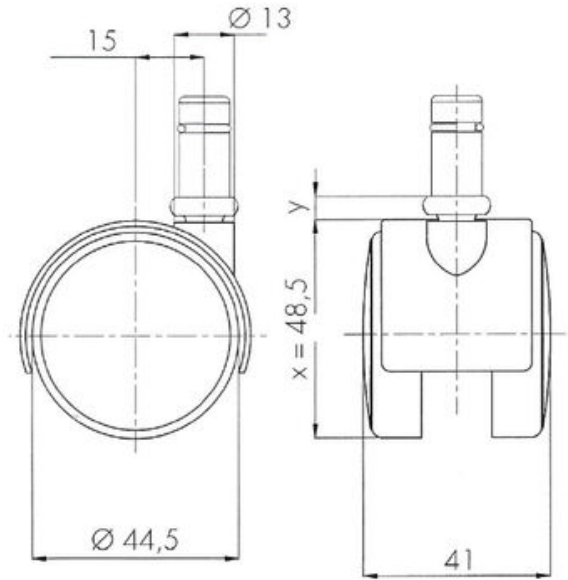

Traditional 45 classic

As of: May 25, 2026

Description	Model	Carton Quantity
TDK196-5X1B	T196	100 pc per carton

Technical Details

Product Type	Furniture or Chair Caster
Wheel diameter	45mm 1.77"
Load capacity	40kg 88 lbs.
Overall height with fixing	48.5mm
Wheel:	
Wheel type	hardwheel
Wheel color	Black
Housing:	
Housing form	hooded
Neck diameter	13mm
Housing material	High quality nylon
Housing color	Black
Mobility concept	Freewheel
Fixing	38x38mm Square Plate
Description	TDK196-5X1B