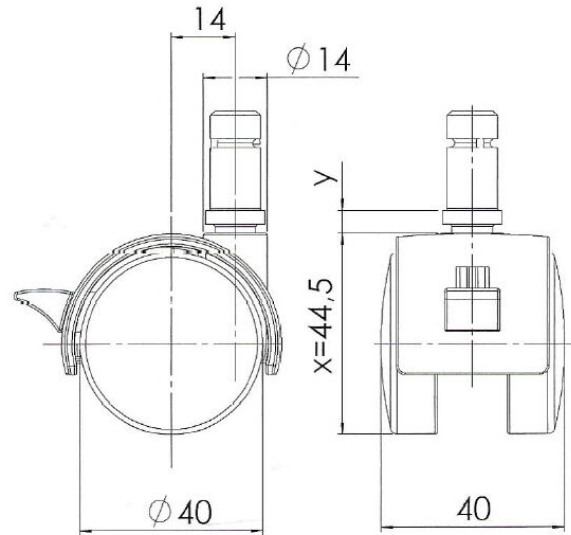

Traditional 40 classic

As of: May 25, 2026

Description	Model	Carton Quantity
TDKF227-5X2B	T227	200 pc per carton

## Technical Details

Product Type	Furniture or Chair Caster
Wheel diameter	40mm   1 5/8"
Load capacity	40kg   88 lbs.
Overall height with fixing	44.5mm
<b>Wheel:</b>	
Wheel type	hardwheel
Wheel color	Black
<b>Housing:</b>	
Housing form	hooded
Neck diameter	14mm
Housing material	High quality nylon
Housing color	Black
Mobility concept	Stopper brake, Black
Fixing	11x22mm Push-fit stem
Description	TDKF227-5X2B