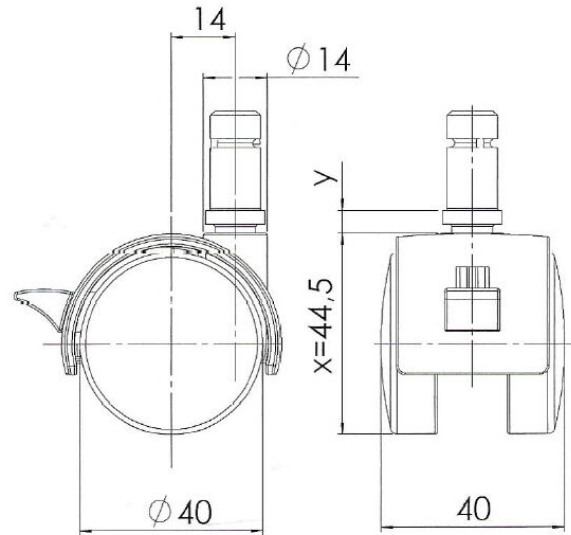

Traditional 40 classic

As of: April 08, 2026

Description	Model	Carton Quantity
TDKF227-5X2B	T227	200 pc per carton

Technical Details

Product Type	Furniture or Chair Caster
Wheel diameter	40mm 1 5/8"
Load capacity	40kg 88 lbs.
Overall height with fixing	44.5mm
Wheel:	
Wheel type	hardwheel
Wheel color	Black
Housing:	
Housing form	hooded
Neck diameter	14mm
Housing material	High quality nylon
Housing color	Black
Mobility concept	Stopper brake, Black
Fixing	11x22mm Push-fit stem
Description	TDKF227-5X2B