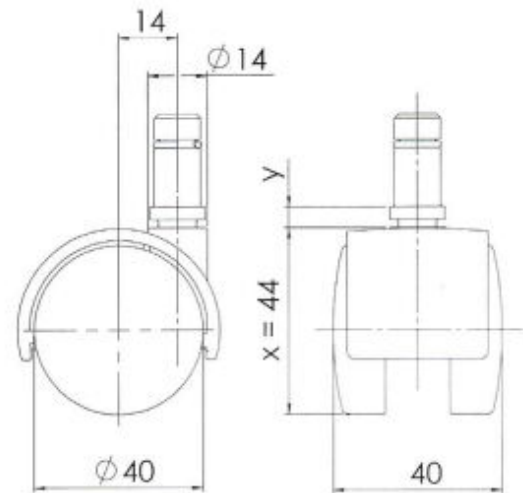

Traditional 40 classic

As of: May 25, 2026

Description	Model	Carton Quantity
TDK227-5X2B	T227	200 pc per carton

## Technical Details

Product Type	Furniture or Chair Caster
Wheel diameter	40mm   1 5/8"
Load capacity	40kg   88 lbs.
Overall height with fixing	44.5mm
<b>Wheel:</b>	
Wheel type	hardwheel
Wheel color	Black
<b>Housing:</b>	
Housing form	hooded
Neck diameter	14mm
Housing material	High quality nylon
Housing color	Black
Mobility concept	Freewheel
Fixing	11x22mm Push-fit stem
Description	TDK227-5X2B